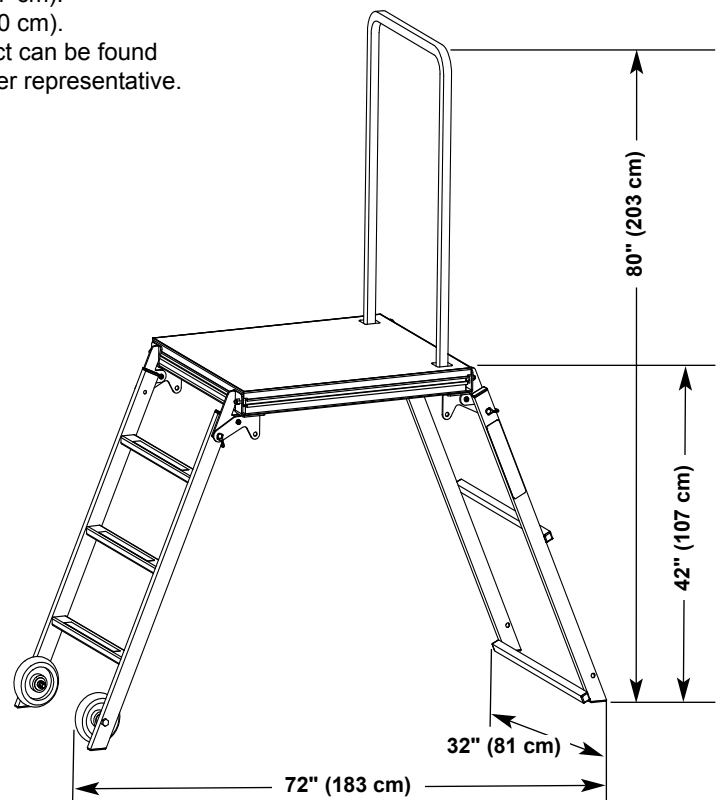

OnBoard® Auxiliary Podium

- 210A019 OnBoard 42" (107 cm) Auxiliary Podium, 81 lbs. (37 kg).
- 28" x 32" (71 x 81 cm) deck size designed to accommodate one person.
- Easy fold design allows one person to set up unit in less than one minute.
- Full 23" (58 cm) width ladder for fast and easy access with 2" (5 cm) wide rungs for stepping ease.
- Sturdy ¾" deck with lightweight 3" (8 cm) aluminum frame.
- Quadriple anti-slip deck surface.
- All steel frame for maximum durability.
- Folds flat onto 6" (15 cm) wheels for compact storage and rolls easily into trailers and trucks.
- Two locking pins to secure unit in performance position and storage position.
- Two non-marring, durable rubber wheels for ease of handling on multiple surfaces.
- One 1½" (3 cm) tubular, 16-gauge removable boundary rail can be positioned front or back.
- Durable black powder-coat paint finish.
- Dimensions:
 - Performance Position:
 - with rail - 32" wide x 72" long x 80" high (81 x 183 x 203 cm).
 - without rail - 32" wide x 72" long x 42" high (81 x 183 x 107 cm).
 - Stored Position - 32" wide x 54" long x 8" high (81 x 137 x 20 cm).
- Environmental attributes and LEED compliance for this product can be found at www.wengercorp.com/GREEN or by contacting your Wenger representative.
- Shipped fully assembled.
- Five-year warranty.