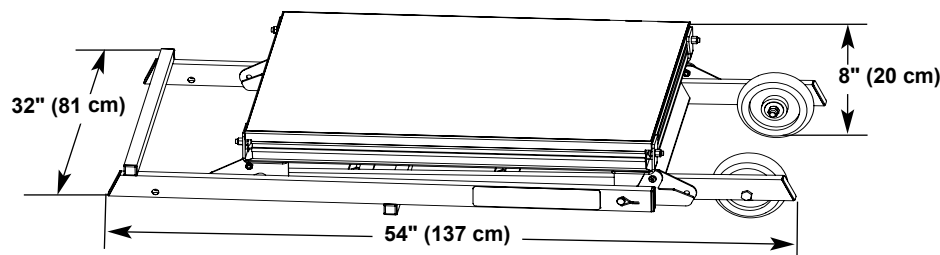

OnBoard® Auxiliary Podium

- 210A019 OnBoard 42" (107 cm) Auxiliary Podium, 81 lbs. (37 kg).
- 28" x 32" (71 x 81 cm) deck size designed to accommodate one person.
- Easy fold design allows one person to set up unit in less than one minute.
- Full 23" (58 cm) width ladder for fast and easy access with 2" (5 cm) wide rungs for stepping ease.
- Sturdy ¾" deck with lightweight 3" (8 cm) aluminum frame.
- Quadriple anti-slip deck surface.
- All steel frame for maximum durability.
- Folds flat onto 6" (15 cm) wheels for compact storage and rolls easily into trailers and trucks.
- Two locking pins to secure unit in performance position and storage position.
- Two non-marring, durable rubber wheels for ease of handling on multiple surfaces.
- One 1½" (3 cm) tubular, 16-gauge removable boundary rail can be positioned front or back.
- Durable black powder-coat paint finish.
- Dimensions:
 - Performance Position:
 - with rail - 32" wide x 72" long x 80" high (81 x 183 x 203 cm).
 - without rail - 32" wide x 72" long x 42" high (81 x 183 x 107 cm).
 - Stored Position - 32" wide x 54" long x 8" high (81 x 137 x 20 cm).
- Environmental attributes and LEED compliance for this product can be found at www.wengercorp.com/GREEN or by contacting your Wenger representative.
- Shipped fully assembled.
- Five-year warranty.