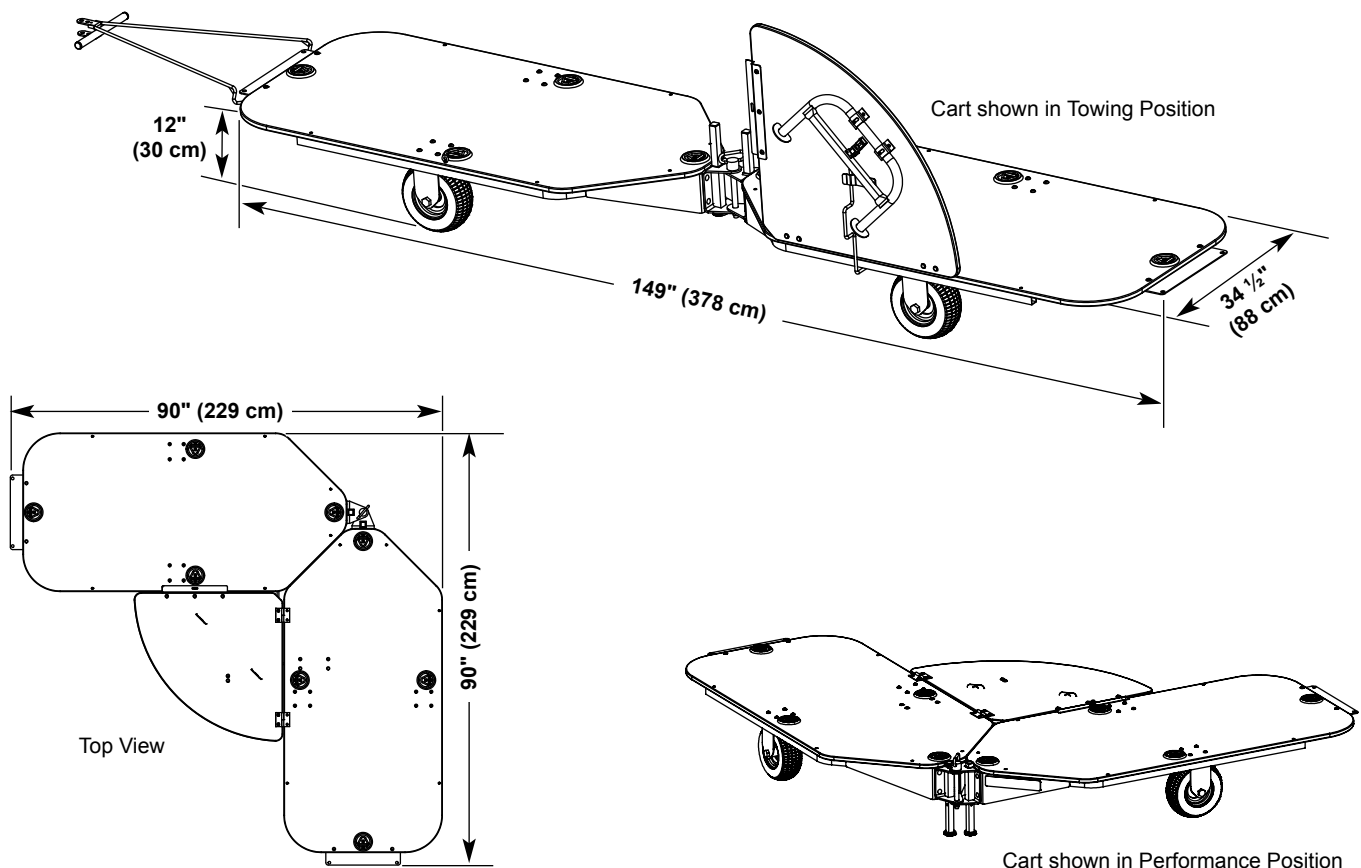

OnBoard® Timpani Cart

- 210A016 OnBoard Timpani Cart, 180 lbs. (82 kg).
- Ideal for transporting timpani onto field for marching band competitions.
With one turn, cart places timpani in proper performance position.
- Designed to fit into trailers, semi-trailers and trucks.
- Fits all five sizes of timpani, 20", 23", 26", 29", and 32" (51, 58, 66, 74 and 81 cm) diameters.
- Holds up to four drums of any size.
- Cart deck is constructed of ¾" (2 cm) thick plywood with non-skid, textured polypropylene surface, edging is ⅛" (3mm) beveled PVC.
- Load capacity of 200 lbs. (91 kg).
- Drop down stabilizer bars are included on front of cart and player platform.
- Carts can separate and be used individually.
- Fold down player platform quickly locks into performance position.
- Tie down rings allow timpani to be secured in place for storage and transport.
- Tow Bar included for pulling carts by hand or by small garden tractor.
- Durable black powder-coat paint finish.
- Each cart includes two rigid 10" (25 cm) diameter pneumatic wheels for easy maneuverability.
- Dimensions: Towing Position - 34 ½" wide x 149" long x 12" high (88 x 378 x 30 cm)
Performance Position - 90" wide x 90" long x 12" high (229 x 229 x 31 cm).
- GREENGUARD Indoor Air Quality Certified® and GREENGUARD Children & SchoolsSM Certified.
- Environmental attributes and LEED compliance for this product can be found at www.wengercorp.com/GREEN or by contacting your Wenger representative.
- Five-year warranty.
- Patent Pending.
- Shipped ready to assemble.