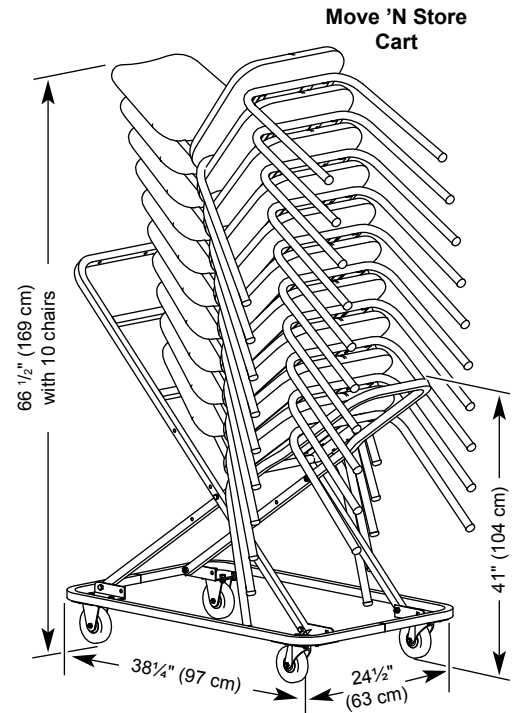

# Playright Chair

- 0960000 16": 11 lbs 8 oz (41 cm: 5 kg), 18": 12 lbs 8 oz (46 cm: 6 kg).
- Black contoured blow-molded polyethylene seat and back.
- Music posture design, with seat pan rise of 4½° forward of pelvic area that creates a thigh to backrest angle of 97°, allowing musicians to sit in a posture equivalent to standing, thus freeing the diaphragm.
- 16-gauge, 7/8" (22 mm) tubular steel lower frame with a 14-gauge ¾" (19 mm) steel back upright.
- Available in heights of 16" and 18" (41 and 46 cm).
- Chrome frame.
- Chairs stack for compact storage, up to 10 chairs on a cart; 6 without a cart.
- Leg glides are ball-shaped black nylon.
- GREENGUARD Indoor Air Quality Certified® and GREENGUARD Children & Schools™ Certified.
- Environmental attributes and LEED compliance for this product can be found at [www.wengercorp.com/GREEN](http://www.wengercorp.com/GREEN) or by contacting your Wenger representative.
- Five-year warranty.

**Accessories Include:**

**Folding Tablet Arm**

- 0969014 8½ lbs (4 kg).
- Folds out of the way when not in use.
- Right hand only.
- Grey Pebble laminate, 13¾" x 17" (35 x 43 cm).
- 14-gauge support assembly.
- Chairs do not stack with Folding Tablet Arm attached.

**Move 'N Store Cart**

- 127A261 30 lbs (14 kg).
- Stack, move and store up to 10 Playright Chairs (without tablet arms).
- 16-gauge steel construction with easy-roll casters.

**Dust Cover**

- 054D500.
- Vinyl Coated Polypropylene.
- For use with chairs stacked on cart.

Chair Height	A	B	C	D
16" (41 cm)	16" (41 cm)	19" (48 cm)	19¼" (49 cm)	32½" (83 cm)
18" (46 cm)	18" (46 cm)	20¼" (51 cm)	19¼" (49 cm)	34½" (88 cm)

**WENGER CORPORATION**

555 Park Drive, PO Box 448  
 Owatonna, MN 55060-0448  
 Phone 800.4WENGER (493.6437)  
 Fax 507.455.4258  
 Customer Service 800.887.7145