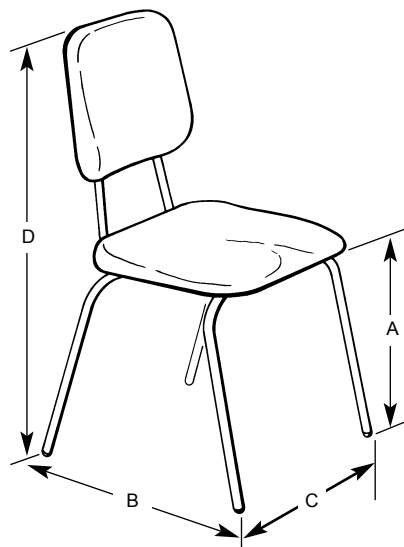

# Playright Chair

- 0960000 16": 11 lbs 8 oz (41 cm: 5 kg), 18": 12 lbs 8 oz (46 cm: 6 kg).
- Black contoured blow-molded polyethylene seat and back.
- Music posture design, with seat pan rise of 4½° forward of pelvic area that creates a thigh to backrest angle of 97°, allowing musicians to sit in a posture equivalent to standing, thus freeing the diaphragm.
- 16-gauge, 7/8" (22 mm) tubular steel lower frame with a 14-gauge ¾" (19 mm) steel back upright.
- Available in heights of 16" and 18" (41 and 46 cm).
- Chrome frame.
- Chairs stack for compact storage, up to 10 chairs on a cart; 6 without a cart.
- Leg glides are ball-shaped black nylon.
- GREENGUARD Indoor Air Quality Certified® and GREENGUARD Children & Schools™ Certified.
- Environmental attributes and LEED compliance for this product can be found at [www.wengercorp.com/GREEN](http://www.wengercorp.com/GREEN) or by contacting your Wenger representative.
- Five-year warranty.

**Accessories Include:**

**Folding Tablet Arm**

- 0969014 8½ lbs (4 kg).
- Folds out of the way when not in use.
- Right hand only.
- Grey Pebble laminate, 13¾" x 17" (35 x 43 cm).
- 14-gauge support assembly.
- Chairs do not stack with Folding Tablet Arm attached.

**Move 'N Store Cart**

- 127A261 30 lbs (14 kg).
- Stack, move and store up to 10 Playright Chairs (without tablet arms).
- 16-gauge steel construction with easy-roll casters.

**Dust Cover**

- 054D500.
- Vinyl Coated Polypropylene.
- For use with chairs stacked on cart.

Chair Height	A	B	C	D
16" (41 cm)	16" (41 cm)	19" (48 cm)	19¼" (49 cm)	32½" (83 cm)
18" (46 cm)	18" (46 cm)	20¼" (51 cm)	19¼" (49 cm)	34½" (88 cm)

**WENGER CORPORATION**

555 Park Drive, PO Box 448  
 Owatonna, MN 55060-0448  
 Phone 800.4WENGER (493.6437)  
 Fax 507.455.4258  
 Customer Service 800.887.7145