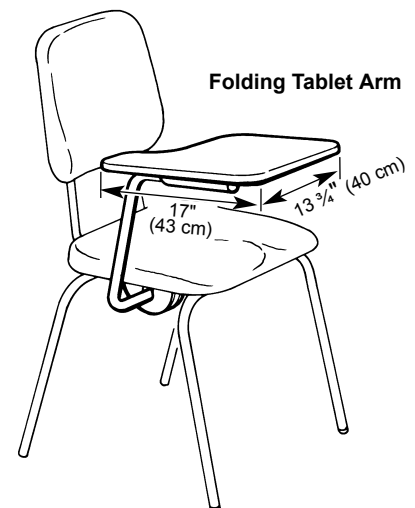

# Playright Chair

- 0960000 16": 11 lbs 8 oz (41 cm: 5 kg), 18": 12 lbs 8 oz (46 cm: 6 kg).
- Black contoured blow-molded polyethylene seat and back.
- Music posture design, with seat pan rise of 4½° forward of pelvic area that creates a thigh to backrest angle of 97°, allowing musicians to sit in a posture equivalent to standing, thus freeing the diaphragm.
- 16-gauge, 7/8" (22 mm) tubular steel lower frame with a 14-gauge ¾" (19 mm) steel back upright.
- Available in heights of 16" and 18" (41 and 46 cm).
- Chrome frame.
- Chairs stack for compact storage, up to 10 chairs on a cart; 6 without a cart.
- Leg glides are ball-shaped black nylon.
- GREENGUARD Indoor Air Quality Certified® and GREENGUARD Children & Schools™ Certified.
- Environmental attributes and LEED compliance for this product can be found at [www.wengercorp.com/GREEN](http://www.wengercorp.com/GREEN) or by contacting your Wenger representative.
- Five-year warranty.

**Accessories Include:**

**Folding Tablet Arm**

- 0969014 8½ lbs (4 kg).
- Folds out of the way when not in use.
- Right hand only.
- Grey Pebble laminate, 13¾" x 17" (35 x 43 cm).
- 14-gauge support assembly.
- Chairs do not stack with Folding Tablet Arm attached.

**Move 'N Store Cart**

- 127A261 30 lbs (14 kg).
- Stack, move and store up to 10 Playright Chairs (without tablet arms).
- 16-gauge steel construction with easy-roll casters.

**Dust Cover**

- 054D500.
- Vinyl Coated Polypropylene.
- For use with chairs stacked on cart.

Chair Height	A	B	C	D
16" (41 cm)	16" (41 cm)	19" (48 cm)	19¼" (49 cm)	32½" (83 cm)
18" (46 cm)	18" (46 cm)	20¼" (51 cm)	19¼" (49 cm)	34½" (88 cm)

**WENGER CORPORATION**

555 Park Drive, PO Box 448  
 Owatonna, MN 55060-0448  
 Phone 800.4WENGER (493.6437)  
 Fax 507.455.4258  
 Customer Service 800.887.7145