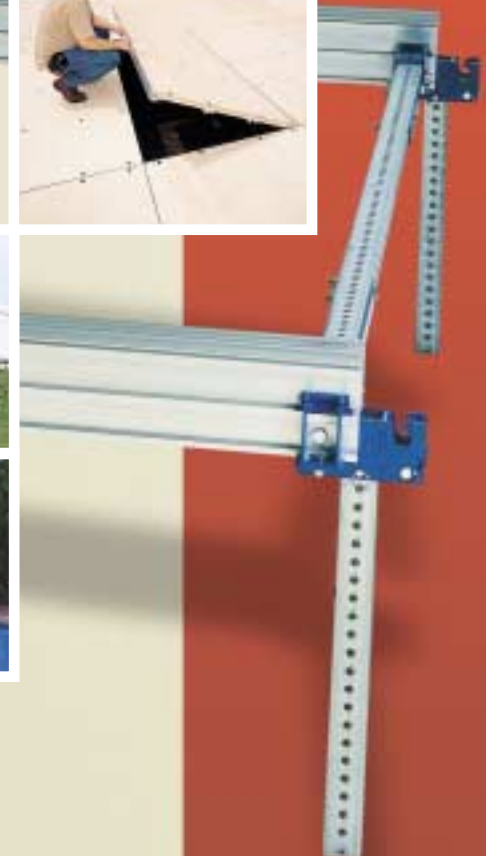

STRATA™

TENT FLOOR SYSTEM

Wenger®

ANY TENT.
ANYWHERE. ANYTIME.