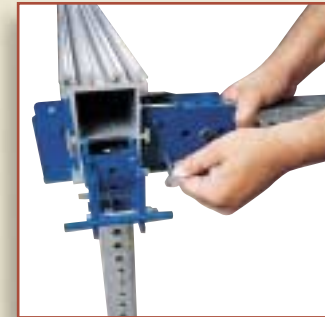

A N Y T I M E

QUICK INSTALLATION CUTS LABOR COSTS

A small crew can set up the STRATA Tent Floor System in a fraction of the time it takes to construct any other leveled floor. As a result, the amount of money you save on labor alone can be substantial.

A small crew can set up the lightweight STRATA System in just hours.

STRATA uses pins to eliminate the time-consuming nuts and bolts typical of other flooring systems.

STRATA has self storing diagonal bracing that provides lateral stability and does not require any tools. STRATA'S diagonal bracing is all you need for floors up to 4 feet (122cm) high.