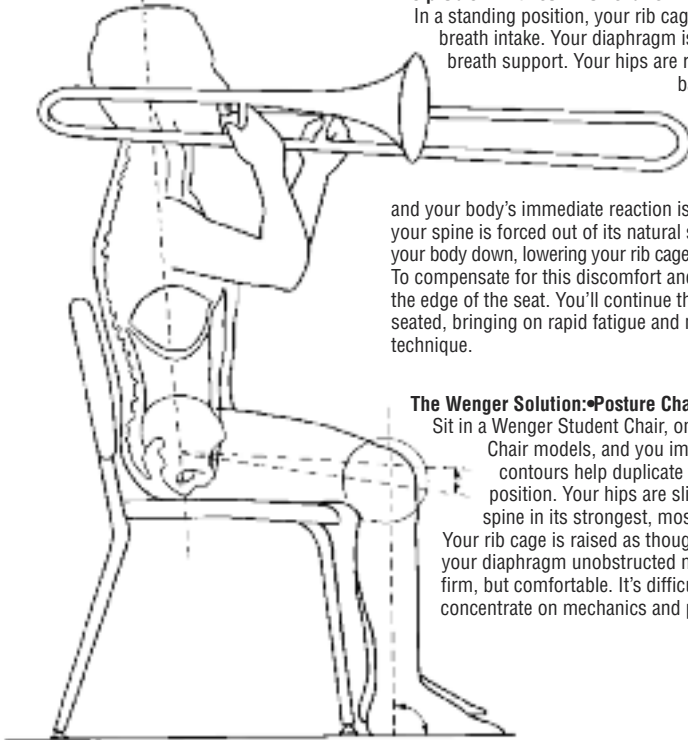

STUDENT CHAIR

The most helpful music chair in history.

The classic Wenger Student Chair has helped support correct posture in more music education facilities than any other chair. Like every Wenger Posture Chair, our Student Chair model puts musicians in the ideal performing position, all the while reducing discomfort so students can focus on technique.

The problem with common chairs.

In a standing position, your rib cage is expanded for maximum breath intake. Your diaphragm is unconstricted for greater breath support. Your hips are rotated forward, allowing your back to follow its natural, supportive lumbar curve. The result is the ideal posture for singing or playing an instrument.

But sit in any nonposture chair and your body's immediate reaction is to slouch. When you sit back your spine is forced out of its natural supportive position. This forces your body down, lowering your rib cage and constricting your diaphragm. To compensate for this discomfort and lack of support, you move to the edge of the seat. You'll continue this cycle as long as you're seated, bringing on rapid fatigue and making it difficult to focus on technique.

Wear-resistant polypropylene back wraps around chair frame for a finished, professional look.

Student Chairs are available in two classic frame finishes: Black and Chrome.

PRODUCT SPECIFICATIONS:

- Posture Chair design.
- Extra-strong, square tube framing for durability and longer life.
- Wear-resistant polypropylene seat and back in black promote even weight distribution, greater comfort and a lasting appearance.
- Large seat and back give musicians proper support and wider range of movement.
- Three height choices — 16", 17½" or 18½" (41 cm, 44.5 cm or 47 cm) — support a wide range of students.