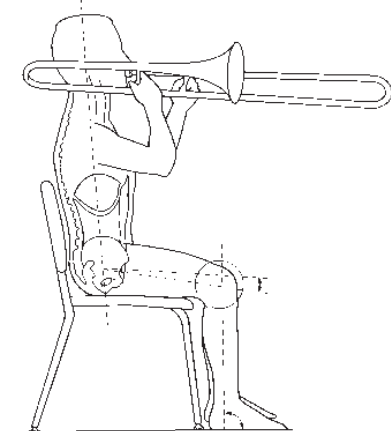

SYMPHONY CHAIR

Wenger's Symphony Chair design duplicates the benefits of standing posture in a seated position.

The problem with common chairs.

In a standing position, your rib cage is expanded for maximum breath intake. Your diaphragm is unconstricted for greater breath support. Your hips are rotated forward, allowing your back to follow its natural, supportive lumbar curve. The result is the ideal posture for singing or playing an instrument.

But sit in any nonposture chair and your body's immediate reaction is to slouch. When you sit back your spine is forced out of its natural supportive position. This forces your body down, lowering your rib cage and constricting your diaphragm. To compensate for this discomfort and lack of support, you move to the edge of the seat. You'll continue this cycle as long as you're seated, bringing on rapid fatigue and making it difficult to focus on technique.

The Wenger Solution:•Symphony Chairs

Sit in a Wenger Symphony Chair, one of our exclusive Posture Chair models, and you immediately notice how the chair's contours help duplicate the body's natural standing position. Your hips are slightly forward, putting your spine in its strongest, most naturally comfortable position. Your rib cage is raised as though you were standing, giving your diaphragm unobstructed movement. Your body is held firm, but comfortable. It's difficult to slouch and easy to concentrate on mechanics and performance.