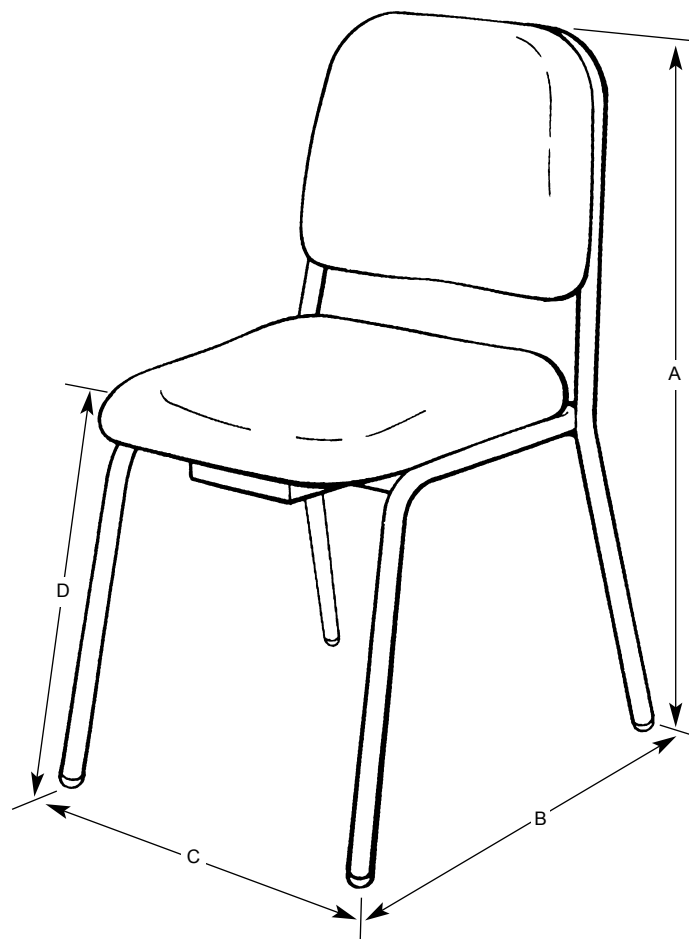

Symphony Chair

- 0970000 21 lbs (9.5 kg).
- Seat is blow-molded polyethylene with contoured, high-density foam pad.
- Back is rugged polypropylene with molded foam pad.
- Seat and back are covered with high quality 100% nylon fabric.
- Adjustable seat angle control.
- Music posture design, with seat pan rise of 4½° above thigh area, and a thigh to backrest angle of 97° allowing musicians to sit in a posture equivalent to standing, minimizing back problems.
- 14-gauge steel tubing for strength.
- Black upholstery and frame.
- Available in heights of 18½" (47 cm) and 19½" (50 cm), with ¼" (6 mm) seat angle adjustment.
- Chairs stack for compact storage, up to 6 chairs on a cart; 4 chairs without a cart.
- Black polypropylene leg guide.
- Environmental attributes and LEED compliance for this product can be found at www.wengercorp.com/GREEN or by contacting your Wenger representative.
- Five-year warranty.
- Patented.

Chair Height	A	B	C	D
18½" (47 cm)	33½" (85 cm)	23⅞" (60 cm)	20¼" (52 cm)	18½" (47 cm)
19½" (50 cm)	34¼" (88 cm)	24⅞" (62 cm)	21" (53 cm)	19½" (50 cm)

Available accessories listed on next page.

Accessories Include:

Adjustable Lumbar Pad

- 0979131 1 lb (0.5 kg).
- Pad is 1½" (4 cm) thick and covered with the same black fabric as the chair.
- Attached by velcro straps.

Ganging Clamp

- 112A093.
- Extruded ABS clamp allows chairs to be ganged together.

Move 'N Store Cart

- 112A094 29 lbs (13 kg).
- Stack, move and store up to six Symphony Chairs.
- 14-gauge steel construction with four easy-roll swivel casters.
- One-year warranty.

Dust Cover

- 054D500.
- Vinyl Coated Polypropylene.
- For use with chairs stacked on cart.