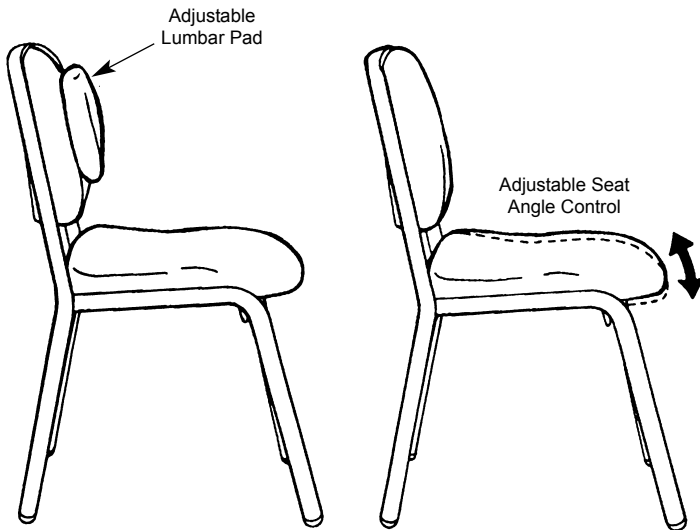

Symphony Chair

- 0970000 21 lbs (9.5 kg).
- Seat is blow-molded polyethylene with contoured, high-density foam pad.
- Back is rugged polypropylene with molded foam pad.
- Seat and back are covered with high quality 100% nylon fabric.
- Adjustable seat angle control.
- Music posture design, with seat pan rise of 4½° above thigh area, and a thigh to backrest angle of 97° allowing musicians to sit in a posture equivalent to standing, minimizing back problems.
- 14-gauge steel tubing for strength.
- Black upholstery and frame.
- Available in heights of 18½" (47 cm) and 19½" (50 cm), with ¼" (6 mm) seat angle adjustment.
- Chairs stack for compact storage, up to 6 chairs on a cart; 4 chairs without a cart.
- Black polypropylene leg guide.
- Environmental attributes and LEED compliance for this product can be found at www.wengercorp.com/GREEN or by contacting your Wenger representative.
- Five-year warranty.
- Patented.

Chair Height	A	B	C	D
18½" (47 cm)	33½" (85 cm)	23⅞" (60 cm)	20¼" (52 cm)	18½" (47 cm)
19½" (50 cm)	34¼" (88 cm)	24⅞" (62 cm)	21" (53 cm)	19½" (50 cm)

Available accessories listed on next page.

Accessories Include:

Adjustable Lumbar Pad

- 0979131 1 lb (0.5 kg).
- Pad is 1½" (4 cm) thick and covered with the same black fabric as the chair.
- Attached by velcro straps.

Ganging Clamp

- 112A093.
- Extruded ABS clamp allows chairs to be ganged together.

Move 'N Store Cart

- 112A094 29 lbs (13 kg).
- Stack, move and store up to six Symphony Chairs.
- 14-gauge steel construction with four easy-roll swivel casters.
- One-year warranty.

Dust Cover

- 054D500.
- Vinyl Coated Polypropylene.
- For use with chairs stacked on cart.