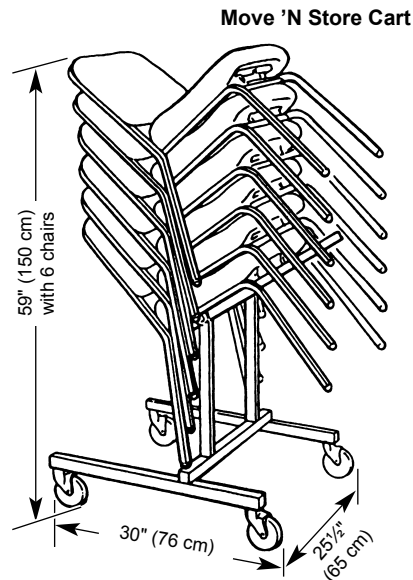

Symphony Chair

- 0970000 21 lbs (9.5 kg).
- Seat is blow-molded polyethylene with contoured, high-density foam pad.
- Back is rugged polypropylene with molded foam pad.
- Seat and back are covered with high quality 100% nylon fabric.
- Adjustable seat angle control.
- Music posture design, with seat pan rise of 4½° above thigh area, and a thigh to backrest angle of 97° allowing musicians to sit in a posture equivalent to standing, minimizing back problems.
- 14-gauge steel tubing for strength.
- Black upholstery and frame.
- Available in heights of 18½" (47 cm) and 19½" (50 cm), with ¼" (6 mm) seat angle adjustment.
- Chairs stack for compact storage, up to 6 chairs on a cart; 4 chairs without a cart.
- Black polypropylene leg guide.
- Environmental attributes and LEED compliance for this product can be found at www.wengercorp.com/GREEN or by contacting your Wenger representative.
- Five-year warranty.
- Patented.

Chair Height	A	B	C	D
18½" (47 cm)	33½" (85 cm)	23⅞" (60 cm)	20¼" (52 cm)	18½" (47 cm)
19½" (50 cm)	34¼" (88 cm)	24⅞" (62 cm)	21" (53 cm)	19½" (50 cm)

Available accessories listed on next page.

Accessories Include:

Adjustable Lumbar Pad

- 0979131 1 lb (0.5 kg).
- Pad is 1½" (4 cm) thick and covered with the same black fabric as the chair.
- Attached by velcro straps.

Ganging Clamp

- 112A093.
- Extruded ABS clamp allows chairs to be ganged together.

Move 'N Store Cart

- 112A094 29 lbs (13 kg).
- Stack, move and store up to six Symphony Chairs.
- 14-gauge steel construction with four easy-roll swivel casters.
- One-year warranty.

Dust Cover

- 054D500.
- Vinyl Coated Polypropylene.
- For use with chairs stacked on cart.