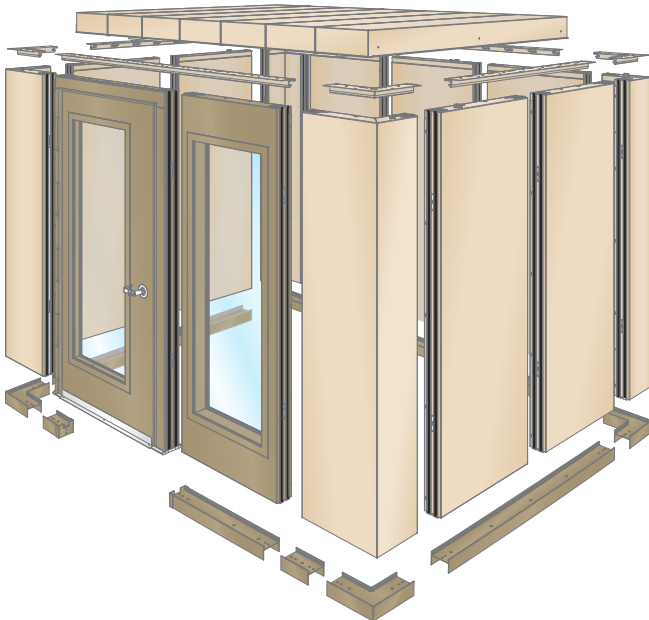

SoundLok® Sound-Isolation Rooms

Color Sample Card

Wall Panel, Ceiling Panel and Ceiling Trim Colors

Warm Sand

Vanilla

Oyster

Door and Floor Rail Colors

Charcoal Grey

Warm Beige

Shown with Oyster wall panels/ceiling panels/ceiling trim and Charcoal Grey door/floor rails.

Shown with Warm Sand wall panels/ceiling panels/ceiling trim and Warm Beige door/floor rails.

Colors contained in this card are approximations. Actual colors may vary slightly.