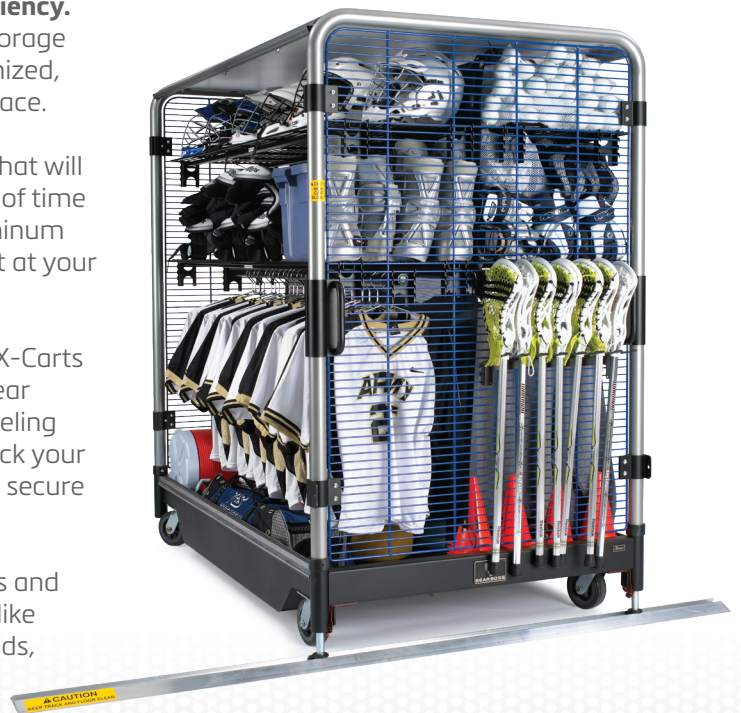

All of your sports equipment packed for maximum efficiency. GearBoss® X-Carts™ and Team Carts™ are high-density storage carts that transform your equipment room into an organized, clean, professional storage space by maximizing your space.

X-Carts are part of a smart, efficient system of storage that will save space, protect your equipment, and save you loads of time spent organizing. X-Carts roll laterally along a fixed aluminum track creating aisles between carts when you need to get at your equipment and closing back together when you don't.

Team Carts retain all the convenient storage benefits of X-Carts but are engineered to leave the track. Imagine all your gear organized on one or two high-density storage carts, traveling wherever it needs to go – and back again. Or park and lock your equipment in a temporary space, instantly creating safe, secure storage anywhere.

Carts can be configured with a full range of panels, doors and grilles in your team colors. You can also add accessories like doors, helmet hangers, shoulder pad stackers, hanger rods, shelves and more.