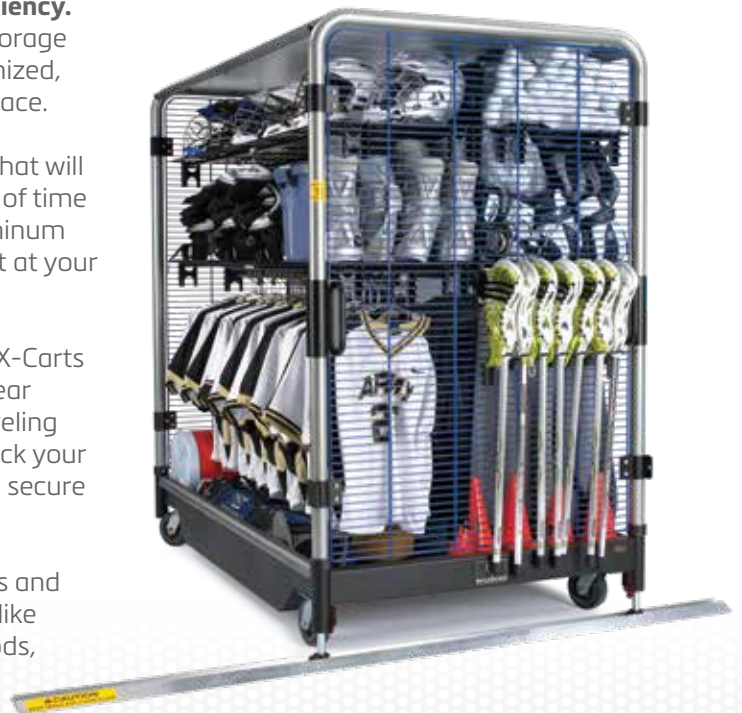

All of your sports equipment packed for maximum efficiency. GearBoss® X-Carts™ and Team Carts™ are high-density storage carts that transform your equipment room into an organized, clean, professional storage space by maximizing your space.

X-Carts are part of a smart, efficient system of storage that will save space, protect your equipment, and save you loads of time spent organizing. X-Carts roll laterally along a fixed aluminum track creating aisles between carts when you need to get at your equipment and closing back together when you don't.

Team Carts retain all the convenient storage benefits of X-Carts but are engineered to leave the track. Imagine all your gear organized on one or two high-density storage carts, traveling wherever it needs to go – and back again. Or park and lock your equipment in a temporary space, instantly creating safe, secure storage anywhere.

Carts can be configured with a full range of panels, doors and grilles in your team colors. You can also add accessories like doors, helmet hangers, shoulder pad stackers, hanger rods, shelves and more.