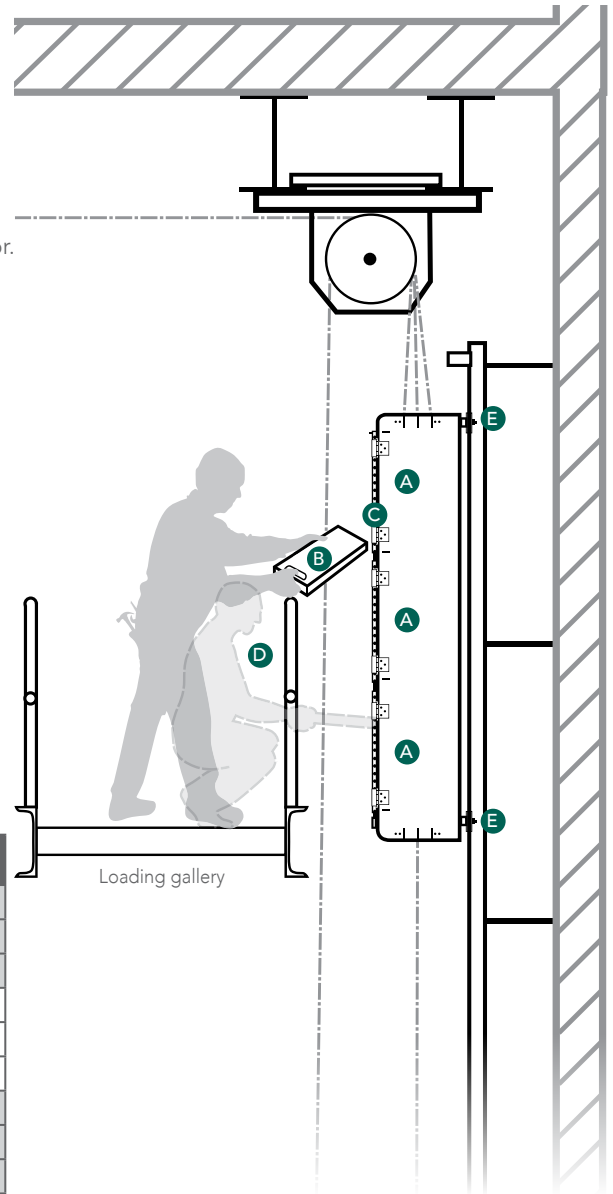

### **Faster, Safer and More Convenient Loading**

The patented FrontLoader™ front-loading arbor has eliminated rods and spreader plates of the conventional rod arbor and therefore also eliminated the awkward bending or climbing into the arbor well to load bricks. The shelves of our arbor allow for neat, easy and safe stacking of bricks from the loading gallery. Gallery safety rails do not interfere with use of this arbor and so theatre loading galleries may comply with building codes.

## Features

- Front load bricks for faster, more convenient loading.
  - Loading bins and shelves eliminate spreader plates.
  - Compact design holds more weight in less space.
  - Individual gates close to hold bricks securely in the arbor.
  - Supports line sets 6" or 8" on center.
  - Pipe weight can be stacked on any shelf.
- A** Counterweight bricks stack flat on the shelves and can be stacked on any of the three levels, eliminating the need to hang below the loading gallery or climbing higher to reach the counterweight stack.
- B** There are no arbor rods to reach around, allowing the loader to securely hold the bricks with both hands at all times.
- C** The sloped shelves and gates safely contain the bricks. Spreader plates are not required.
- D** The loader can work fully within the confines of the compliant safety rail. The loader can easily reach over or under the rails to access the FrontLoader shelves.
- E** FrontLoader can be installed in existing or new guide wall systems.