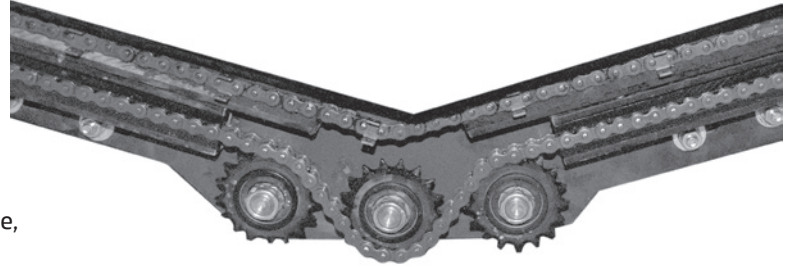

SureTrack[®] Curtain Track

General Information

SureTrack is a customizable motorized track for theatrical, acoustical, and decorative curtains. Its compact serpentine design and high weight capacity enable curtain storage in tight or oddly shaped spaces where standard tracking systems simply won't fit.

Applications

SureTrack is versatile enough to perform in nearly any space, and can be used for many applications including:

- Acoustical curtains
- Theatrical curtains of all sizes
- Divider curtains

Features

- Customizable to meet your curtain and travel needs
- Dual roller chain provides positive push/pull action for long-term reliability, unlike typical rope systems
- Sturdy aluminum extrusion supports the operating chain and carriers for smooth, quiet operation
- Fixed center carriers eliminate unsightly curtain clumping
- Compact curtain storage when retracted, parked in straight or serpentine curves
- Direct drive gear motors ensure dependability and accuracy
- Industrial grade limit switches provide long-term reliability
- Three-year warranty against defects in materials or workmanship is provided on all J.R. Clancy equipment, additional warranty information is available at jrclancy.com

Touch safe interior of all electrical enclosures guards to prevent contact with live components per IEC 204-1 Protection.

Chain tensioning system eliminates the need for manual adjustment.

Controls

SureTrack works with the entire range of J.R. Clancy automation consoles or push button controls.