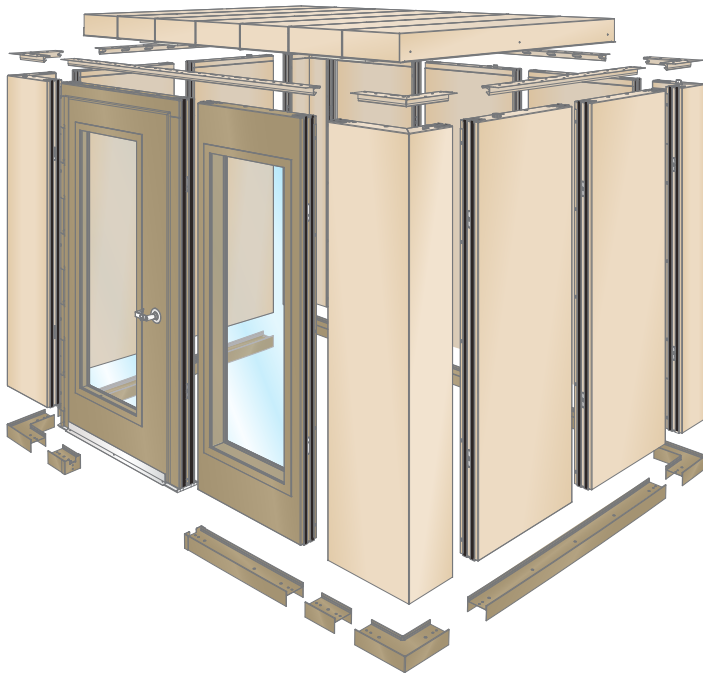

Color Sample Card

Wall Panel, Ceiling Panel & Ceiling Trim Colors

Warm Sand

Vanilla

Oyster

Door & Floor Rail Colors

Charcoal Grey

Warm Beige

Shown with Oyster Wall Panels/Ceiling Panels/Ceiling Trim & Charcoal Grey Door/Floor Rails.

Shown with Warm Sand Wall Panels/Ceiling Panels/Ceiling Trim, & Warm Beige Door/Floor Rails.

Colors contained in this card are approximations.
Actual colors may vary slightly.