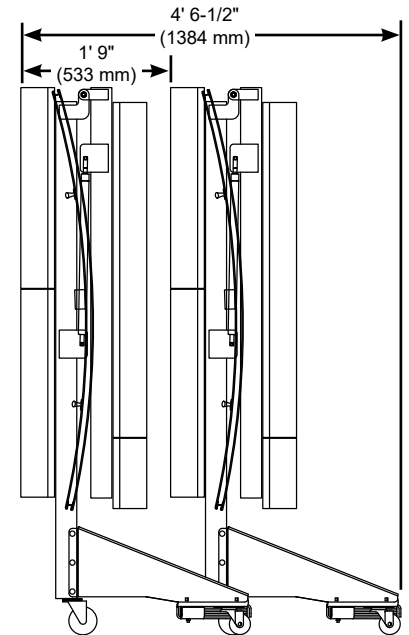

Legacy® Select Acoustic Tower

- 6' (1829 mm) wide panels.
- Panels are constructed of 3/4" (19 mm) honeycomb core with 3/16" (5 mm) thick laminated hardboard skin on front and back. Overall panel thickness is 1-1/8" (29 mm).
- Panels are curved at a 10' (3048 mm) radius to provide proper diffusion of sound.
- Top Panel folds for storage using gas assists and a tool to raise and lower the shell.
- Top Panel folds at 61" (1549 mm) from top of tower.
- Base and Shell Frame are constructed of black powder-coat painted steel.
- Base includes a rear counterweighted design.
- Shell tower is 11' 6" (3505 mm) high.
- Shell tower rolls through 34" wide x 80 high" (864 x 2032 mm) door opening in the folded Storage Position.
- Includes four swivel, non-marring rubber casters for easy movement. 4" dia (102 mm) casters at the front and 3" dia (76 mm) casters at the back.
- Bottom Filler Panel is removable and rests 2" (51 mm) from floor. Bottom Filler Panel is stored in back of shell.
- Front Panel finishes are available in solid colors and selected woodgrain laminates.
- Back Panel finish is painted black.
- Overall shell surface coverage is 60 ft² (5.6 m²) at 12' (3.7 m) height.
- Shells nest compactly at 21" (533 mm) per unit at 11' 6" (3505 mm) height.
- Shipped assembled.
- Five-year warranty.
- Set up videos are available at www.wengercorp.com.
- Environmental attributes and LEED compliance for this product can be found at www.wengercorp.com/GREEN or by contacting your Wenger representative.