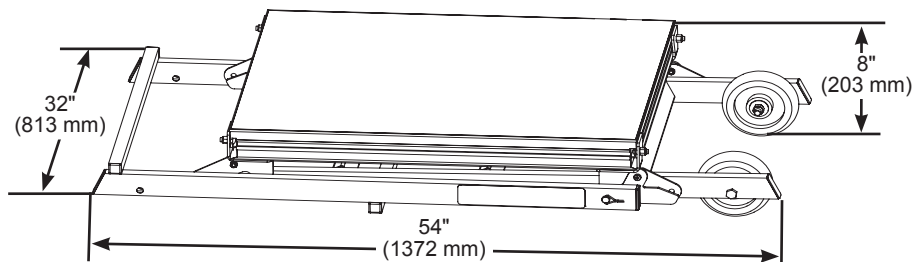

OnBoard® Auxiliary Podium

- 210C019 OnBoard 42" (1067 mm) Auxiliary Podium, 81 lbs. (37 kg).
- 28" x 32" (711 x 813 mm) deck size designed to accommodate one person.
- Easy fold design allows one person to set up unit in less than one minute.
- Full 23" (584 mm) width ladder for fast and easy access with 2" (51 mm) wide rungs for stepping ease.
- Sturdy 3/4" deck with lightweight 3" (76 mm) aluminum frame.
- Quadriple anti-slip deck surface.
- All steel frame for maximum durability.
- Folds flat onto 6" (152 mm) wheels for compact storage and rolls easily into trailers and trucks.
- Two locking pins to secure unit in performance position and storage position.
- Two non-marring, durable rubber wheels for ease of handling on multiple surfaces.
- One 1-1/8" (29 mm) tubular, 16-gauge removable boundary rail can be positioned front or back.
- Durable black powder-coat paint finish.
- Dimensions:
 - Performance Position:
 - with rail - 32" wide x 72" long x 80" high (813 x 1828 x 2032 mm).
 - without rail - 32" wide x 72" long x 42" high (813 x 1828 x 1067 mm).
 - Stored Position - 32" wide x 54" long x 8" high (813 x 1372 x 203 mm).
- Environmental attributes and LEED compliance for this product can be found at www.wengercorp.com/GREEN or by contacting your Wenger representative.
- Shipped fully assembled.
- Five-year warranty.