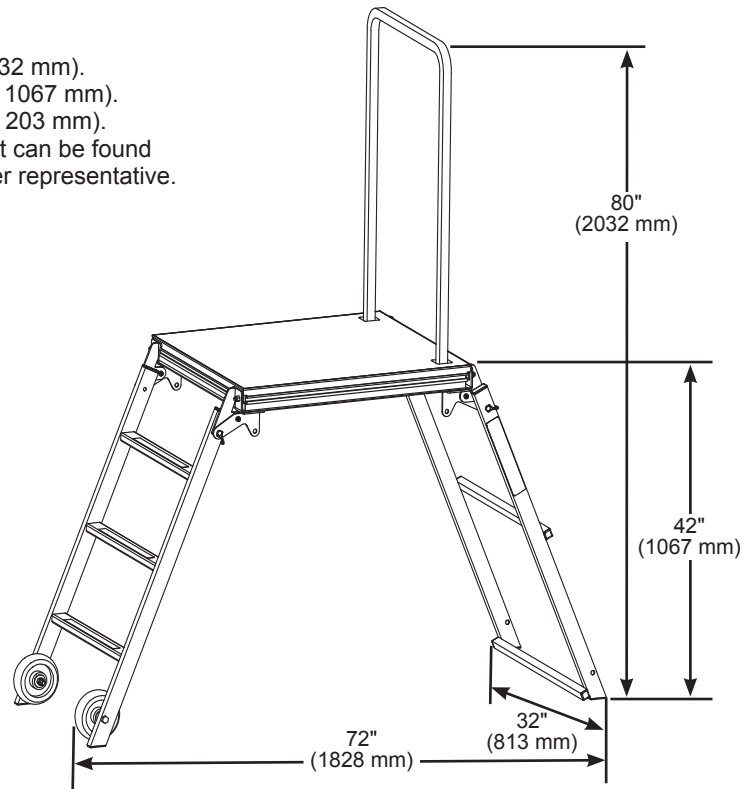

OnBoard® Auxiliary Podium

- 210C019 OnBoard 42" (1067 mm) Auxiliary Podium, 81 lbs. (37 kg).
- 28" x 32" (711 x 813 mm) deck size designed to accommodate one person.
- Easy fold design allows one person to set up unit in less than one minute.
- Full 23" (584 mm) width ladder for fast and easy access with 2" (51 mm) wide rungs for stepping ease.
- Sturdy 3/4" deck with lightweight 3" (76 mm) aluminum frame.
- Quadriple anti-slip deck surface.
- All steel frame for maximum durability.
- Folds flat onto 6" (152 mm) wheels for compact storage and rolls easily into trailers and trucks.
- Two locking pins to secure unit in performance position and storage position.
- Two non-marring, durable rubber wheels for ease of handling on multiple surfaces.
- One 1-1/8" (29 mm) tubular, 16-gauge removable boundary rail can be positioned front or back.
- Durable black powder-coat paint finish.
- Dimensions:
 - Performance Position:
 - with rail - 32" wide x 72" long x 80" high (813 x 1828 x 2032 mm).
 - without rail - 32" wide x 72" long x 42" high (813 x 1828 x 1067 mm).
 - Stored Position - 32" wide x 54" long x 8" high (813 x 1372 x 203 mm).
- Environmental attributes and LEED compliance for this product can be found at www.wengercorp.com/GREEN or by contacting your Wenger representative.
- Shipped fully assembled.
- Five-year warranty.