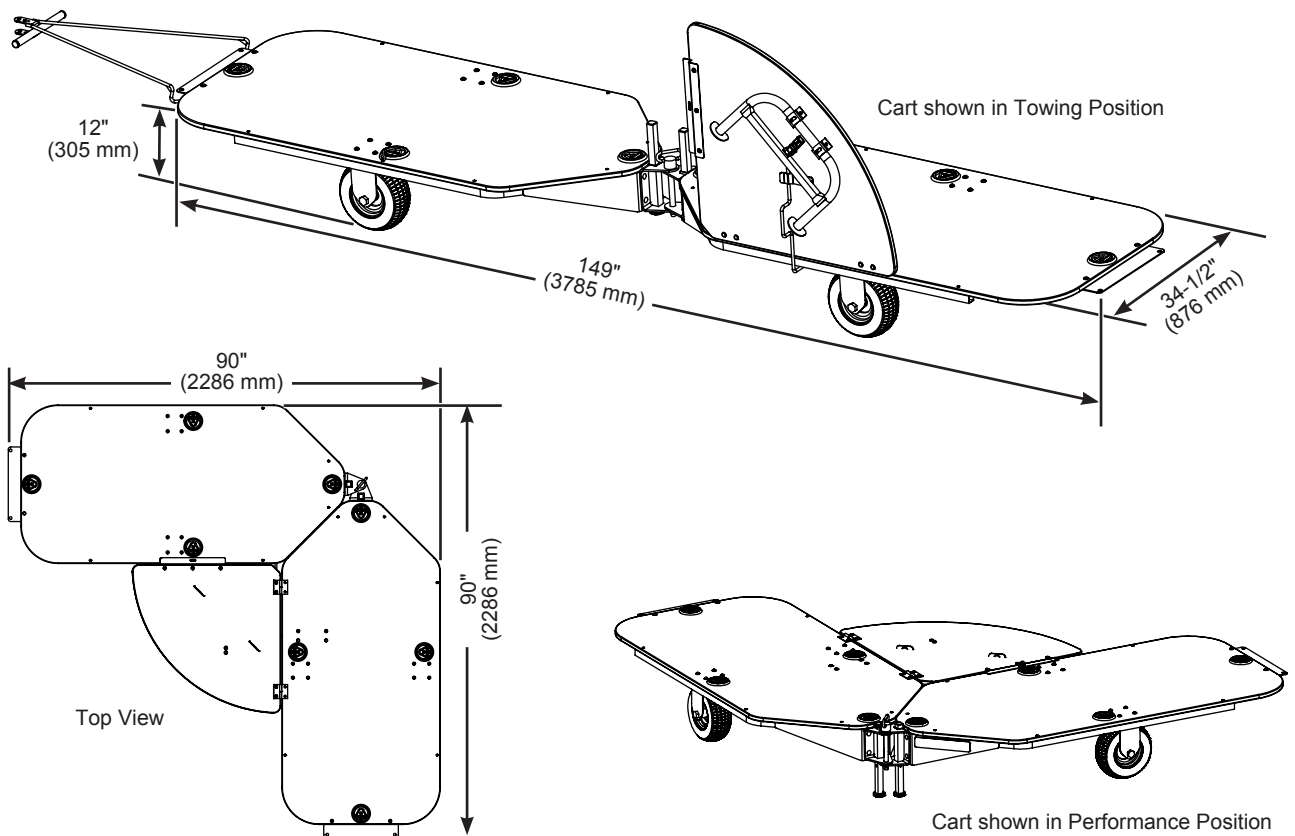

# OnBoard® Timpani Cart

- 210B016 OnBoard Timpani Cart, 180 lbs. (82 kg).
- Ideal for transporting timpani onto field for marching band competitions. With one turn, cart places timpani in proper performance position.
- Designed to fit into trailers, semi-trailers and trucks.
- Fits all five sizes of timpani, 20", 23", 26", 29", and 32" (508, 584, 660, 737 and 813 mm) diameters.
- Holds up to four drums of any size.
- Cart deck is constructed of 3/4" (2 mm) thick plywood with non-skid, textured polypropylene surface, edging is 1/8" (3 mm) beveled PVC.
- Load capacity of 200 lbs. (91 kg).
- Drop down stabilizer bars are included on front of cart and player platform.
- Carts can separate and be used individually.
- Fold down player platform quickly locks into performance position.
- Tie down rings allow timpani to be secured in place for storage and transport.
- Tow Bar included for pulling carts by hand or by small garden tractor.
- Durable black powder-coat paint finish.
- Each cart includes four rigid 10" (254 mm) diameter pneumatic wheels for easy maneuverability.
- Dimensions: Towing Position - 34-1/2" wide x 149" long x 12" high (876 x 3785 x 305 mm)  
Performance Position - 90" wide x 90" long x 12" high (2286 x 2286 x 305 mm).
- UL GREENGUARD Certified - Product certified for low chemical emissions: [ul.com/gg](http://ul.com/gg) - UL 2818.
- Environmental attributes and LEED compliance for this product can be found at [www.wengercorp.com/GREEN](http://www.wengercorp.com/GREEN) or by contacting your Wenger representative.
- Five-year warranty.
- Patent Pending.
- Shipped ready to assemble.