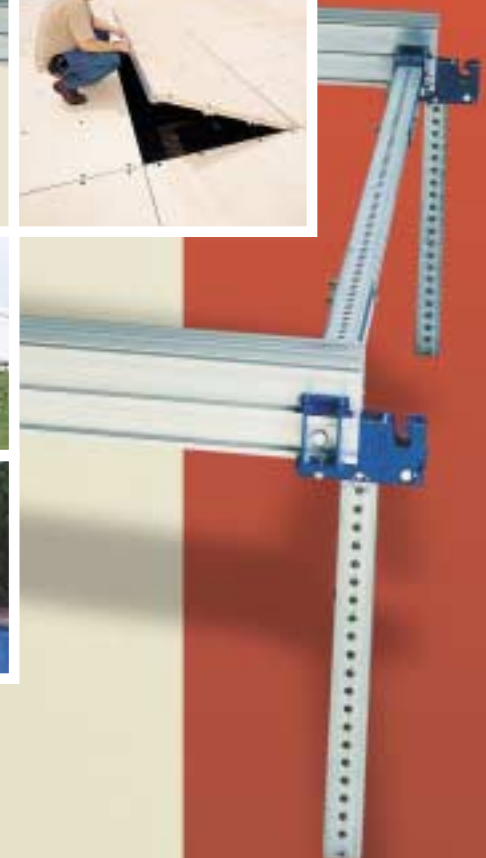

STRATA™

TENT FLOOR SYSTEM

Wenger®

ANY TENT.
ANYWHERE. ANYTIME.