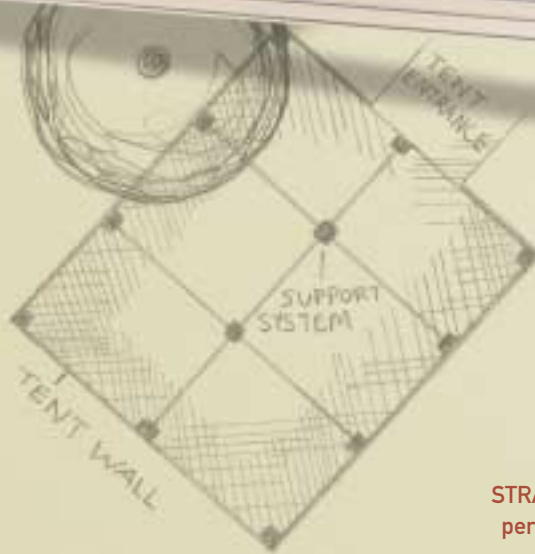

STRATA™

TENT FLOOR SYSTEM

Wenger®

ANY TENT.
ANYWHERE. ANYTIME.

A N Y T E N T

A N Y W H E R E

A N Y T I M E

STRATA makes any spot perfect for a tent floor.

TENT FLOORS are a great rental opportunity. The problem is building a tent floor can be time-consuming and expensive. Fortunately, the revolutionary new STRATA Tent Floor System offers a better way.

STRATA is the engineered floor system designed to work with any tent, over any terrain. Leveled or laydown, STRATA can be used anywhere from a flat parking lot to a hillside next to the 18th green — even over a pool.

FROM THE SMALLEST TO THE LARGEST

Whether you're erecting a small pole tent or an enormous clearspan structure, STRATA is the perfect floor for any application. Best of all, it does it quickly and cost effectively, too.