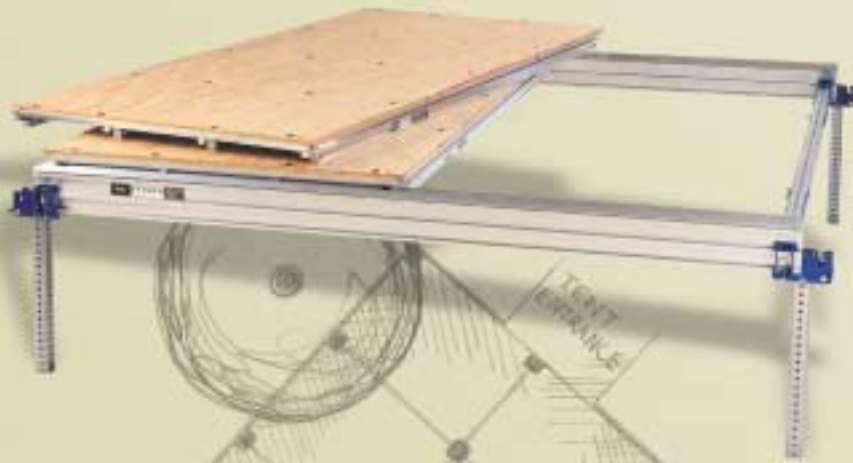

A N Y T E N T

A N Y W H E R E

A N Y T I M E

STRATA makes any spot perfect for a tent floor.