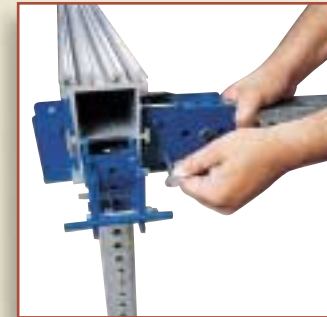

A N Y T I M E

QUICK INSTALLATION CUTS LABOR COSTS

A small crew can set up the STRATA Tent Floor System in a fraction of the time it takes to construct any other leveled floor. As a result, the amount of money you save on labor alone can be substantial.

A small crew can set up the lightweight STRATA System in just hours.

STRATA uses pins to eliminate the time-consuming nuts and bolts typical of other flooring systems.

STRATA has self storing diagonal bracing that provides lateral stability and does not require any tools. STRATA'S diagonal bracing is all you need for floors up to 4 feet (122cm) high.