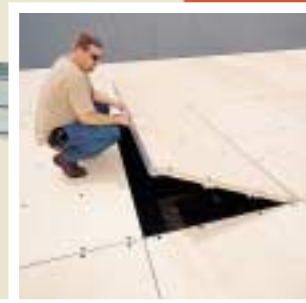

STRATA™

TENT FLOOR SYSTEM

Wenger®

ANY TENT.
ANYWHERE. ANYTIME.