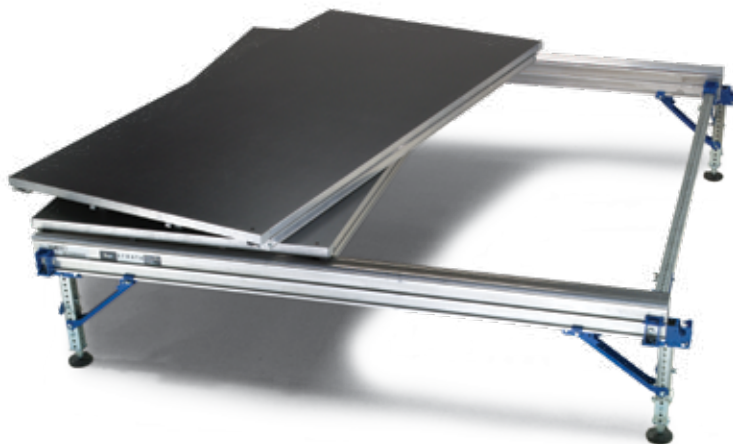

Wenger®

C O R P O R A T I O N

STRATA® TENT FLOOR SYSTEM

DURABLE, NON-SLIP, WEATHER-RESISTANT EVENT STAGING SURFACE

TENT FLOORS are a great rental opportunity. The problem is that building a tent floor can be time-consuming and expensive. Fortunately, the revolutionary STRATA Tent Floor System offers a better way.

STRATA is the engineered floor system designed to work with any tent, over any terrain. Levelled or laydown. STRATA can be used anywhere from a flat parking lot to a hillside next to the 18th green - even over a pool.

A small crew can set up the lightweight STRATA System in just hours.

STRATA uses pins to eliminate the time-consuming nuts and bolts typical of other flooring systems.

STRATA has self storing diagonal bracing that provides lateral stability and does not require any tools. STRATA'S diagonal bracing is all you need for floors up to 4' (122 cm) high.

Whether you’re erecting a small pole tent or an enormous clearspan structure. STRATA is the perfect floor for any application. Best of all, it does it quickly and cost effectively, too.

Quick installation cuts labor costs