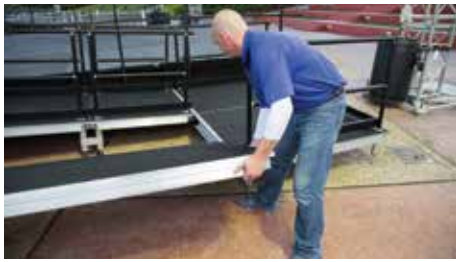

STAGETEK® ADA-COMPLIANT RAMP

Our New ADA-Compliant Ramp

Making your event staging accessible for all can be a big undertaking and constructing your own ramp may not be a compliant solution. The StageTek ADA-compliant ramp is not only easy to setup but it meets all current ADA requirements including:

- ✓ Ramp slope
- ✓ Hand rails
- ✓ Landings

Shown with optional mid-rails

Meets the requirements as outlined in the 2015 INTERNATIONAL BUILDING CODE - SECTION 1012

STAGETEK® ADA-COMPLIANT RAMP

Shown with optional mid-rails

PRODUCT SPECIFICATIONS:

- Ramp design meets all guidelines of the Americans with Disabilities Act (ADA) according to the 2015 International Building Code (IBC) - Section 1012.
 - Slope is not steeper than one unit vertical in twelve units horizontal (1:12).
 - Hand rails are continuous throughout ramp.
 - Clear width on ramp is a minimum of 36" (914 mm).
 - Landings are a minimum of 60" x 60" (1524 x 1524 mm) at any direction change.
 - Railings extend 12" (305 mm) at end of handrails.
 - Contrasting color indications designate any elevation changes.
- Multiple ramp configurations available to fit your needs
- Compact storage is ideal for facilities that have limited storage space.
- Parts are labeled for quick set-up.
- Ramp surface comes standard with slip-resistant Quadriple surface. Additional surfaces are available by request.
- Adjustable legs are provided for easy set-up on uneven surfaces.
- Ramp design and brackets allow for attachment to StageTek® or Versalite® stages.
- Ten-year warranty.
- Optional mid-rails are available.