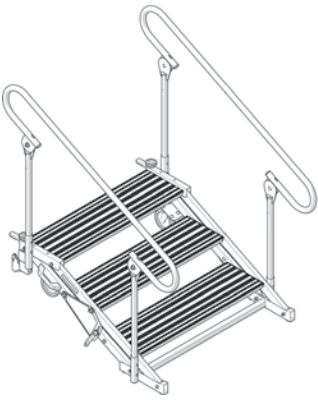

3-Step Adjustable Height Stairway 281A201
For stage heights from 12" to 24" (305 to 610 mm)