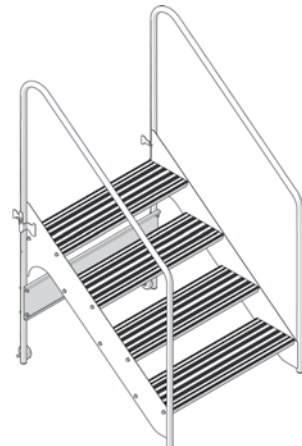

	Dimension A		Dimension B	
	Minimum	Maximum	At Minimum	At Maximum
3-Step Adjustable Height Model	12" (305 mm)	24" (610 mm)	45" (1143 mm)	38.75" (984 mm)
4-Step Adjustable Height Model	16" (406 mm)	32" (813 mm)	57.5" (1461 mm)	49.25" (1251 mm)
6-Step Adjustable Height Model	24" (610 mm)	48" (1219 mm)	82.5" (2096 mm)	70" (1778 mm)
8-Step Adjustable Height Model	32" (813 mm)	64" (1626 mm)	107.75" (2737 mm)	91" (2311 mm)

	Dimension A	Dimension B
2-Step Fixed Height Model	55" (1397 mm)	22.75" (578 mm)
3-Step Fixed Height Model	63" (1600 mm)	33" (838 mm)
4-Step Fixed Height Model	71" (1803 mm)	43.25" (1099 mm)

Additional models are shown on the following page.

3-Step Adjustable Height Stairway 281A201
For stage heights from 12" to 24" (305 to 610 mm)

4-Step Adjustable Height Stairway 281A202
For stage heights from 16" to 32" (406 to 813 mm)

6-Step Adjustable Height Stairway 281A203
For stage heights from 24" to 48" (610 to 1219 mm)

8-Step Adjustable Height Stairway 281A204
For stage heights from 32" to 64" (813 to 1626 mm)

2-Step Fixed Height Stairway 281A100
For stage heights of 16" (406 mm) or 24" (610 mm)

3-Step Fixed Height Stairway 281A101
For stage heights of 24" (610 mm) or 32" (813 mm)