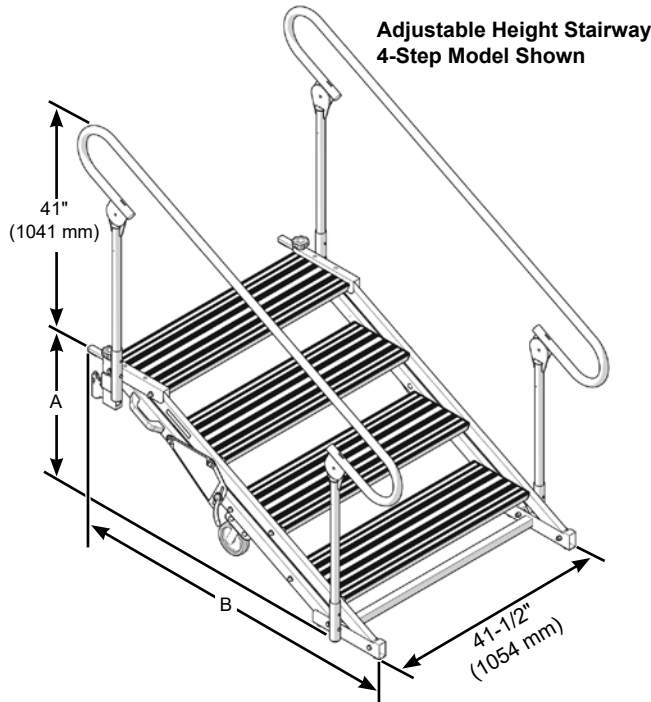

Adjustable and Fixed Height Stairways

- Available in adjustable and fixed height ranges:

Adjustable Height Stairways

- **3-Step Adjustable Height model 281A201** 107 lb (49 kg) for stage heights from 12" to 24" (305 to 610 mm)
- **4-Step Adjustable Height model 281A202** 122 lb (55 kg) for stage heights from 16" to 32" (406 to 813 mm)
- **6-Step Adjustable Height model 281A203** 160 lb (73 kg) for stage heights from 24" to 48" (610 to 1219 mm)
- **8-Step Adjustable Height model 281A204** 188 lb (85 kg) for stage heights from 32" to 64" (813 to 1626 mm)

Fixed Height Stairways

- **2-Step Fixed Height model 281A100** 55 lb (25 kg) for stage heights of 16" (406 mm) or 24" (610 mm)
- **3-Step Fixed Height model 281A101** 76 lb (34 kg) for stage heights of 24" (610 mm) or 32" (813 mm)
- **4-Step Fixed Height model 281A102** 94 lb (43 kg) for stage heights of 32" (813 mm) or 40" (1016 mm)

- Load rating of 500 lb (227 kg) per stair tread
- Stairways feature a hook bracket to function with StageTek®, Versalite®, Trouper® and Type-C stage systems from Wenger
- Attaches to the stage with no tools required
- Adjustable Height Stairways fold down and the handrails are removable for efficient storage or truck pack
- Includes casters to assist with positioning
- Stairways will not fit through a standard 32" (813 mm) wide doorway
- Stairway complies with building code loading requirements for step treads and handrails
- 11" (280 mm) deep stairs feature aluminum extruded treads and include handrails on both sides
- Step treads are aluminum and stair structure and handrails are painted steel for maximum strength and durability for demanding outdoor applications
- Shipped ready to assemble
- Environmental attributes and LEED compliance for this product can be found at www.wengercorp.com/GREEN or by contacting your Wenger representative
- Five-year warranty