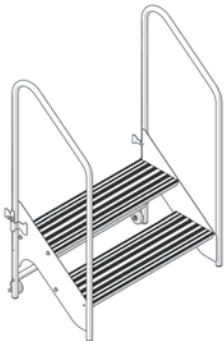

	Dimension A	Dimension B
2-Step Fixed Height Model	55" (1397 mm)	22.75" (578 mm)
3-Step Fixed Height Model	63" (1600 mm)	33" (838 mm)
4-Step Fixed Height Model	71" (1803 mm)	43.25" (1099 mm)

Additional models are shown on the following page.

3-Step Adjustable Height Stairway 281A201
For stage heights from 12" to 24" (305 to 610 mm)

4-Step Adjustable Height Stairway 281A202
For stage heights from 16" to 32" (406 to 813 mm)

6-Step Adjustable Height Stairway 281A203
For stage heights from 24" to 48" (610 to 1219 mm)

8-Step Adjustable Height Stairway 281A204
For stage heights from 32" to 64" (813 to 1626 mm)

2-Step Fixed Height Stairway 281A100
For stage heights of 16" (406 mm) or 24" (610 mm)

3-Step Fixed Height Stairway 281A101
For stage heights of 24" (610 mm) or 32" (813 mm)