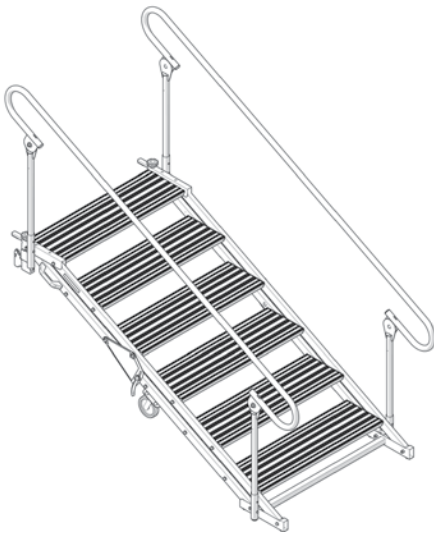

- Load rating of 500 lb (227 kg) per stair tread
- Stairways feature a hook bracket to function with StageTek®, Versalite®, Trouper® and Type-C stage systems from Wenger
- Attaches to the stage with no tools required
- Adjustable Height Stairways fold down and the handrails are removable for efficient storage or truck pack
- Includes casters to assist with positioning
- Stairways will not fit through a standard 32" (813 mm) wide doorway
- Stairway complies with building code loading requirements for step treads and handrails
- 11" (280 mm) deep stairs feature aluminum extruded treads and include handrails on both sides
- Step treads are aluminum and stair structure and handrails are painted steel for maximum strength and durability for demanding outdoor applications
- Shipped ready to assemble
- Environmental attributes and LEED compliance for this product can be found at www.wengercorp.com/GREEN or by contacting your Wenger representative
- Five-year warranty

	Dimension A		Dimension B	
	Minimum	Maximum	At Minimum	At Maximum
3-Step Adjustable Height Model	12" (305 mm)	24" (610 mm)	45" (1143 mm)	38.75" (984 mm)
4-Step Adjustable Height Model	16" (406 mm)	32" (813 mm)	57.5" (1461 mm)	49.25" (1251 mm)
6-Step Adjustable Height Model	24" (610 mm)	48" (1219 mm)	82.5" (2096 mm)	70" (1778 mm)
8-Step Adjustable Height Model	32" (813 mm)	64" (1626 mm)	107.75" (2737 mm)	91" (2311 mm)

	Dimension A	Dimension B
2-Step Fixed Height Model	55" (1397 mm)	22.75" (578 mm)
3-Step Fixed Height Model	63" (1600 mm)	33" (838 mm)
4-Step Fixed Height Model	71" (1803 mm)	43.25" (1099 mm)

Additional models are shown on the following page.

3-Step Adjustable Height Stairway 281A201
For stage heights from 12" to 24" (305 to 610 mm)

4-Step Adjustable Height Stairway 281A202
For stage heights from 16" to 32" (406 to 813 mm)

6-Step Adjustable Height Stairway 281A203
For stage heights from 24" to 48" (610 to 1219 mm)