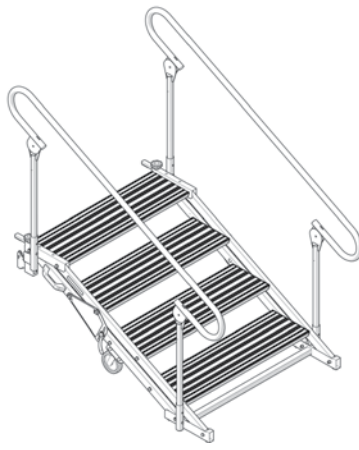

4-Step Adjustable Height Stairway 281A202
For stage heights from 16" to 32" (406 to 813 mm)