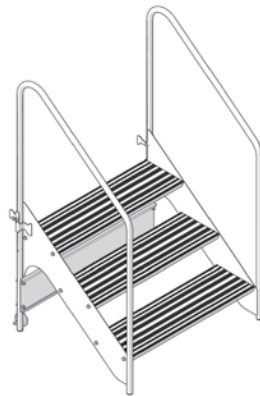

	Dimension A		Dimension B	
	Minimum	Maximum	At Minimum	At Maximum
3-Step Adjustable Height Model	12" (305 mm)	24" (610 mm)	45" (1143 mm)	38.75" (984 mm)
4-Step Adjustable Height Model	16" (406 mm)	32" (813 mm)	57.5" (1461 mm)	49.25" (1251 mm)
6-Step Adjustable Height Model	24" (610 mm)	48" (1219 mm)	82.5" (2096 mm)	70" (1778 mm)
8-Step Adjustable Height Model	32" (813 mm)	64" (1626 mm)	107.75" (2737 mm)	91" (2311 mm)

	Dimension A	Dimension B
2-Step Fixed Height Model	55" (1397 mm)	22.75" (578 mm)
3-Step Fixed Height Model	63" (1600 mm)	33" (838 mm)
4-Step Fixed Height Model	71" (1803 mm)	43.25" (1099 mm)

Additional models are shown on the following page.

3-Step Adjustable Height Stairway 281A201
For stage heights from 12" to 24" (305 to 610 mm)

4-Step Adjustable Height Stairway 281A202
For stage heights from 16" to 32" (406 to 813 mm)

6-Step Adjustable Height Stairway 281A203
For stage heights from 24" to 48" (610 to 1219 mm)

8-Step Adjustable Height Stairway 281A204
For stage heights from 32" to 64" (813 to 1626 mm)

2-Step Fixed Height Stairway 281A100
For stage heights of 16" (406 mm) or 24" (610 mm)

3-Step Fixed Height Stairway 281A101
For stage heights of 24" (610 mm) or 32" (813 mm)