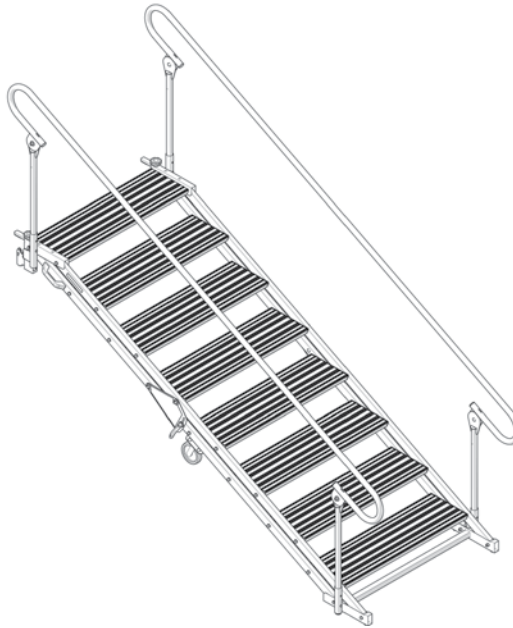

- Load rating of 500 lb (227 kg) per stair tread
- Stairways feature a hook bracket to function with StageTek®, Versalite®, Trouper® and Type-C stage systems from Wenger
- Attaches to the stage with no tools required
- Adjustable Height Stairways fold down and the handrails are removable for efficient storage or truck pack
- Includes casters to assist with positioning
- Stairways will not fit through a standard 32" (813 mm) wide doorway
- Stairway complies with building code loading requirements for step treads and handrails
- 11" (280 mm) deep stairs feature aluminum extruded treads and include handrails on both sides
- Step treads are aluminum and stair structure and handrails are painted steel for maximum strength and durability for demanding outdoor applications
- Shipped ready to assemble
- Environmental attributes and LEED compliance for this product can be found at www.wengercorp.com/GREEN or by contacting your Wenger representative
- Five-year warranty

	Dimension A	Dimension B
2-Step Fixed Height Model	55" (1397 mm)	22.75" (578 mm)
3-Step Fixed Height Model	63" (1600 mm)	33" (838 mm)
4-Step Fixed Height Model	71" (1803 mm)	43.25" (1099 mm)

Additional models are shown on the following page.

3-Step Adjustable Height Stairway 281A201
For stage heights from 12" to 24" (305 to 610 mm)

4-Step Adjustable Height Stairway 281A202
For stage heights from 16" to 32" (406 to 813 mm)

6-Step Adjustable Height Stairway 281A203
For stage heights from 24" to 48" (610 to 1219 mm)

8-Step Adjustable Height Stairway 281A204
For stage heights from 32" to 64" (813 to 1626 mm)

2-Step Fixed Height Stairway 281A100
For stage heights of 16" (406 mm) or 24" (610 mm)

3-Step Fixed Height Stairway 281A101
For stage heights of 24" (610 mm) or 32" (813 mm)