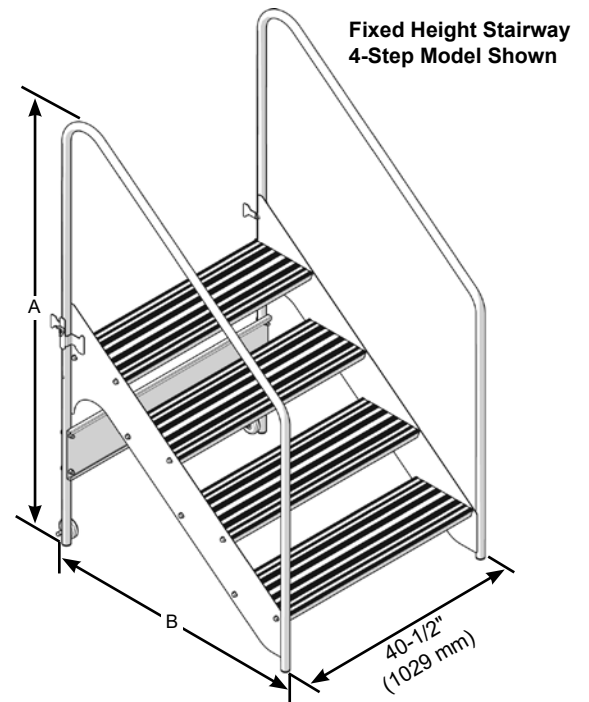

Adjustable and Fixed Height Stairways

- Available in adjustable and fixed height ranges:

Adjustable Height Stairways

- **3-Step Adjustable Height model 281A201** 107 lb (49 kg) for stage heights from 12" to 24" (305 to 610 mm)
- **4-Step Adjustable Height model 281A202** 122 lb (55 kg) for stage heights from 16" to 32" (406 to 813 mm)
- **6-Step Adjustable Height model 281A203** 160 lb (73 kg) for stage heights from 24" to 48" (610 to 1219 mm)
- **8-Step Adjustable Height model 281A204** 188 lb (85 kg) for stage heights from 32" to 64" (813 to 1626 mm)

Fixed Height Stairways

- **2-Step Fixed Height model 281A100** 55 lb (25 kg) for stage heights of 16" (406 mm) or 24" (610 mm)
- **3-Step Fixed Height model 281A101** 76 lb (34 kg) for stage heights of 24" (610 mm) or 32" (813 mm)
- **4-Step Fixed Height model 281A102** 94 lb (43 kg) for stage heights of 32" (813 mm) or 40" (1016 mm)

- Load rating of 500 lb (227 kg) per stair tread
- Stairways feature a hook bracket to function with StageTek®, Versalite®, Trouper® and Type-C stage systems from Wenger
- Attaches to the stage with no tools required
- Adjustable Height Stairways fold down and the handrails are removable for efficient storage or truck pack
- Includes casters to assist with positioning
- Stairways will not fit through a standard 32" (813 mm) wide doorway
- Stairway complies with building code loading requirements for step treads and handrails
- 11" (280 mm) deep stairs feature aluminum extruded treads and include handrails on both sides
- Step treads are aluminum and stair structure and handrails are painted steel for maximum strength and durability for demanding outdoor applications
- Shipped ready to assemble
- Environmental attributes and LEED compliance for this product can be found at www.wengercorp.com/GREEN or by contacting your Wenger representative
- Five-year warranty