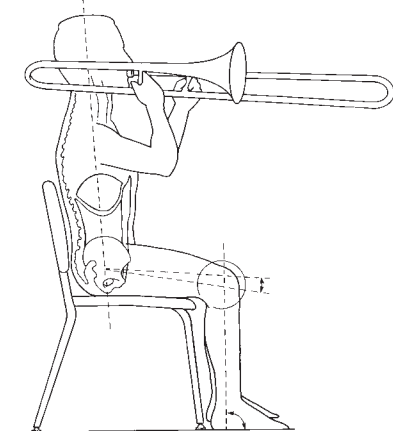

SYMPHONY CHAIR

Wenger's Symphony Chair design duplicates the benefits of standing posture in a seated position.

The problem with common chairs.

In a standing position, your rib cage is expanded for maximum breath intake. Your diaphragm is unconstricted for greater breath support. Your hips are rotated forward, allowing your back to follow its natural, supportive lumbar curve. The result is the ideal posture for singing or playing an instrument.

But sit in any nonposture chair and your body's immediate reaction is to slouch. When you sit back your spine is forced out of its natural supportive position. This forces your body down, lowering your rib cage and constricting your diaphragm. To compensate for this discomfort and lack of support, you move to the edge of the seat. You'll continue this cycle as long as you're seated, bringing on rapid fatigue and making it difficult to focus on technique.

The Wenger Solution: Symphony Chairs

Sit in a Wenger Symphony Chair, one of our exclusive Posture Chair models, and you immediately notice how the chair's contours help duplicate the body's natural standing position. Your hips are slightly forward, putting your spine in its strongest, most naturally comfortable position. Your rib cage is raised as though you were standing, giving your diaphragm unobstructed movement. Your body is held firm, but comfortable. It's difficult to slouch and easy to concentrate on mechanics and performance.