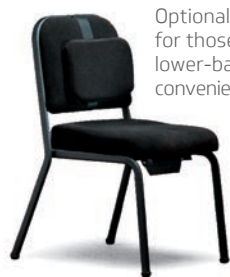

Optional adjustable Lumbar Pad for those requiring additional lower-back support. Attaches with convenient hook-and-loop strap.