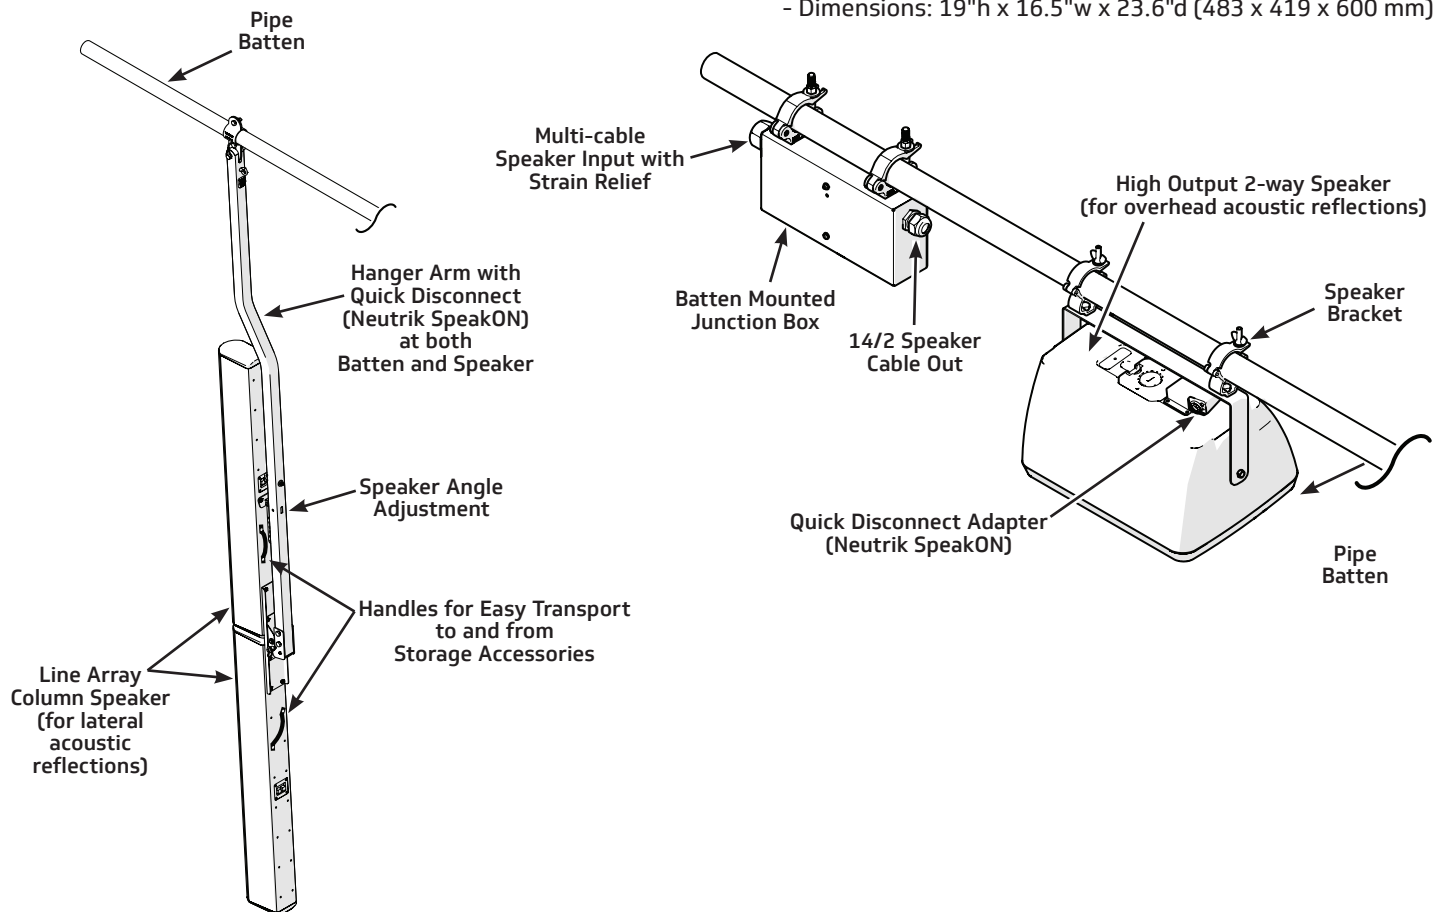

Wenger TS-1C Transcend Control Panel

- Screen: 5.5" (140 mm) IPS, capacitive touch, POE+
- Form factor: US 3-gang duplex
- USB-C pass-through data interface, side mount
- Dimensions: 6.25"w x 1.17"d x 4.05"h (159 x 30 x 103 mm)
- Security set screw: #4-40 x 1/4"

Transcend Microphones

- Neumann KM184 Condenser Microphone
- Dimensions: Diameter: 0.867" (22mm) Length: 4.2" (107mm)
- Frequency range: 20 Hz – 20 kHz
- Maximum SPL: 138 dB
- Equivalent noise level: 13 dBA

Crown DriveCore Install Network Series Amplifiers

Transcend Speakers

- **JBL CBT 200LA-1 Line Array Column Speaker**
  - Thirty-two 50 mm (2 in) Full-Range Drivers
  - OEM adjustable mounting arms
  - Colors: Black
  - Dimensions: 78.8"h x 3.8"w x 6.0"d (2000 x 98.5 x 153 mm)
  - Net weight (ea): 33 lb (14.6 kg)
- **JBL Control 28-1L High Output Speaker**
  - 8" LF, 1" HF drivers
  - Beam clamp mounting hardware
  - Colors: Black
  - Dimensions: 15.2"h x 11.1"w x 8.6"d (386 x 282 x 219 mm)
  - Net weight (ea): 13.5 lb (6.2 kg)
- **JBL AC115S Subwoofer**
  - 15" LF Driver
  - OEM wall mount bracket
  - Colors: Black
  - Dimensions: 19"h x 16.5"w x 23.6"d (483 x 419 x 600 mm)

Wenger

JRCLANCY

GEARBOSS

© 2026 Wenger Corporation
USA/2026-01

Minnesota Location

Wenger Phone 800.4WENGER (493-6437) Wenger Worldwide +1.507.455.4100 | Parts & Service 800.887.7145 | wengercorp.com
GearBoss Phone 800.493.6437 | gearboss.com
555 Park Drive, PO Box 448 | Owatonna | MN 55060

New York Location

J.R. Clancy Phone 800.836.1885 JR Clancy Worldwide +1.315.451.3440 | jrclancy.com | 7041 Interstate Island Road | Syracuse | NY 13209