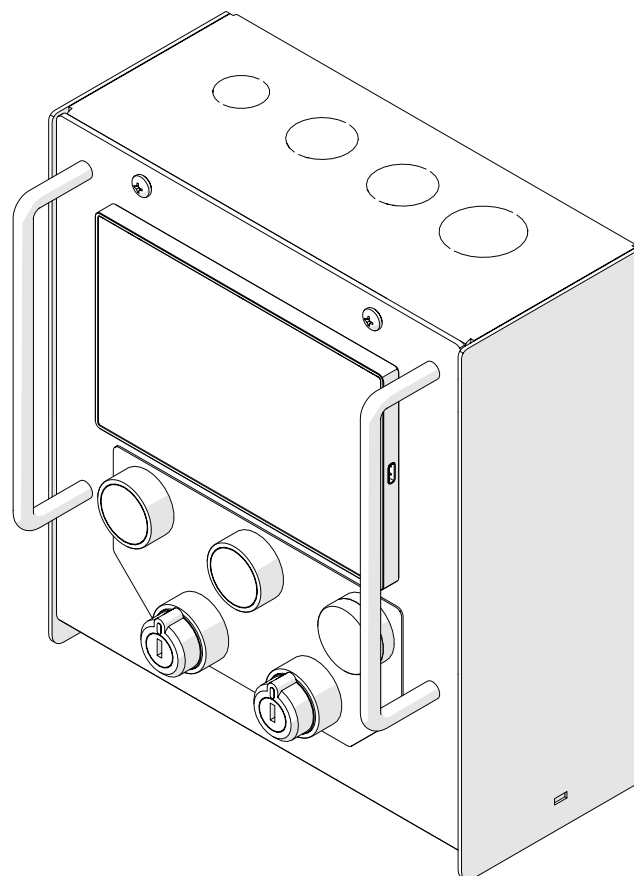

- Includes three unique acoustic presets with independent gain control (volume level) to provide a wide range of virtual shell options, ranging in size and extending far beyond what is possible with a physical shell
- All audio processing, control networking, amplification, and power sequencing for the system are contained in a half-height, wall-mounted equipment rack
- Transcend Stage is controlled by a stage mounted touch-screen panel, mounted into an 8" x 11" (203 x 279 mm) wall box on stage
- Lockable key switches provide power on/off and configuration switching at the control panel location
- Additional features include wireless control (Wi-Fi), Bluetooth connectivity, auxiliary audio inputs, and instant record/playback
- Transcend Stage supports fast setup, strike, and storage
  - Line-array column and high-output two-way speakers suspend from existing line sets or stage borders using removable mounting arms or beam clamps and are connected using SpeakOn connectors
  - All audio and microphone cables terminate into batten-mounted junction boxes, while multicables, pick points, and cable cradles are deployed to accommodate stage rigging and automation
  - System supports multiple shell configurations such as full stage or half stage
  - Automated calibration accounts for variations in stage set up
- Complete installation, including all electrical components, system tuning, and wiring/mounting of all speakers and microphones; also includes installation of acoustic absorption of the stage house if needed
- Three-year warranty