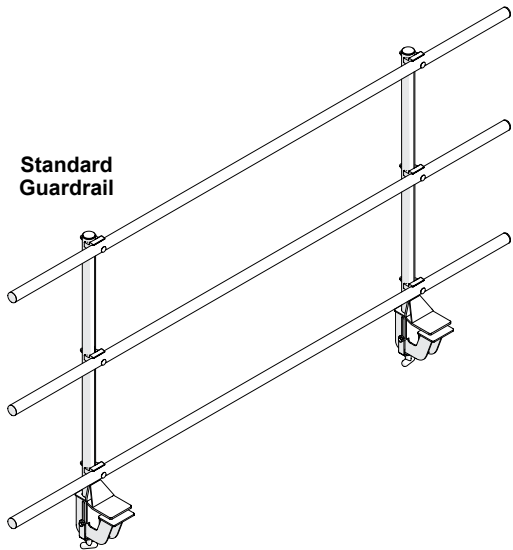

# Universal Guardrail

- Attaches to the stage deck without tools and features two uprights, two cross bars and can function as a chair stop
- Optional infill panels can be added that complies with the IBC 4" (102 mm) sphere code
- Complies with IBC code requirements for loading
- Guardrails are recommended for elevations over 12" (305 mm)
- Guardrails are 42" (1067 mm) high with a black powder-coat paint finish
- Environmental attributes and LEED compliance for this product can be found at [www.wengercorp.com/GREEN](http://www.wengercorp.com/GREEN) or by contacting your Wenger representative
- Five-year warranty

Standard Guardrail		
281C404.118	3' (914 mm)	42 lb (19 kg)
281C404.121	4' (1219 mm)	46 lb (21 kg)
281C404.122	6' (1829 mm)	53 lb (24 kg)
281C404.123	60" (1524 mm)	50 lb (23 kg)
281C404.124	62" (1575 mm)	50 lb (23 kg)
281C404.125	68" (1727 mm)	52 lb (24 kg)
281C404.126	78" (1981 mm)	55 lb (25 kg)
281C404.127	8' (2438 mm)	60 lb (27 kg)
281C404.128	82" (2083 mm)	57 lb (26 kg)

With Infill Panel		
281C404.119	3' (914 mm)	49 lb (22 kg)
281C404.129	4' (1219 mm)	56 lb (25 kg)
281C404.120	6' (1829 mm)	69 lb (31 kg)
281C404.130	60" (1524 mm)	63 lb (29 kg)
281C404.131	62" (1575 mm)	64 lb (29 kg)
281C404.132	68" (1727 mm)	67 lb (30 kg)
281C404.133	78" (1981 mm)	72 lb (33 kg)
281C404.134	8' (2438 mm)	82 lb (37 kg)
281C404.135	82" (2083 mm)	76 lb (34 kg)