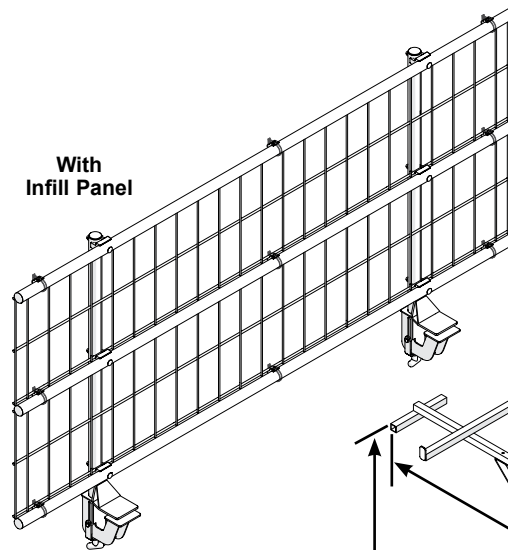

With Infill Panel