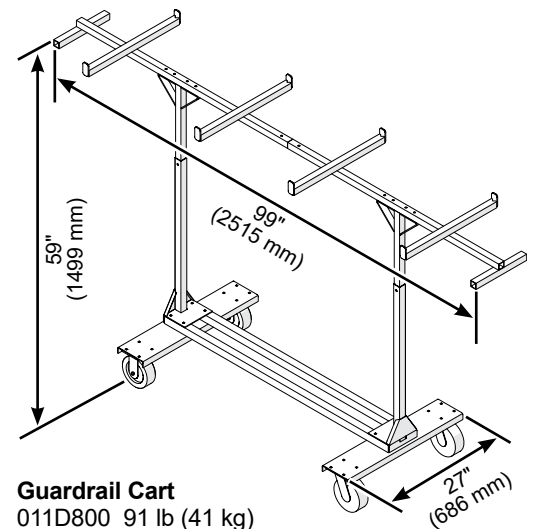

Guardrail Cart
011D800 91 lb (41 kg)

© 2019 Wenger Corporation
USA/2019-05/W

WENGER CORPORATION Phone 800.4WENGER (493-6437) Worldwide +1.507.455.4100 | Parts & Service 800.887.7145 | Canada Office 800.268.0148 | wengercorp.com

JR CLANCY Phone 800.836.1885 Worldwide +1.315.451.3440 | jrclancy.com | 7041 Interstate Island Road | Syracuse NY 13209-9713

GEARBOSS Phone 800.493.6437 | email gearboss@wengercorp.com | gearboss.com | 555 Park Drive, PO Box 448 | Owatonna MN 55060-0448