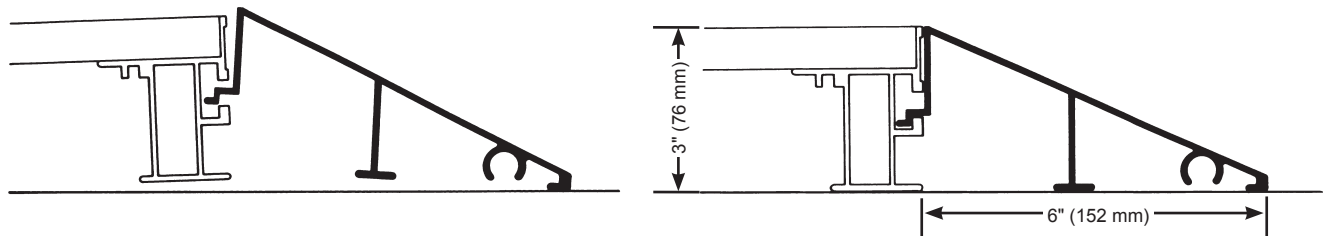

Versalite® Dance Floor Trim

- Use standard Versalite Platforms to create a durable, attractive dance floor.
- Extruded aluminum trim is lightweight and looks great.
- Dance Floor Trim is textured for better footing.
- Dance Floor Trim sets securely in the Versalite channel frame.
- Available in 3' and 4' (914 and 1219 mm) lengths with either straight cuts or with a mitered end (specify left- or right-hand angled).
- Environmental attributes and LEED compliance for this product can be found at www.wengercorp.com/GREEN or by contacting your Wenger representative.
- Five-year warranty.