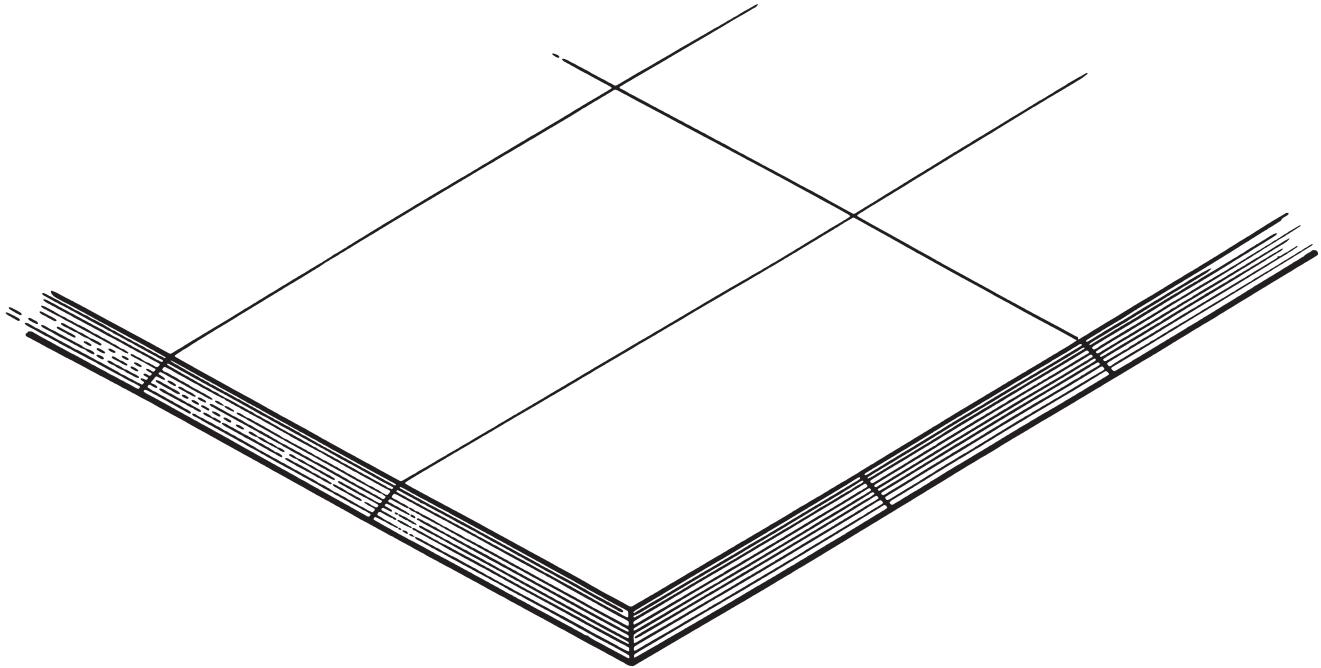

Versalite® Dance Floor Trim

- Use standard Versalite Platforms to create a durable, attractive dance floor.
- Extruded aluminum trim is lightweight and looks great.
- Dance Floor Trim is textured for better footing.
- Dance Floor Trim sets securely in the Versalite channel frame.
- Available in 3' and 4' (914 and 1219 mm) lengths with either straight cuts or with a mitered end (specify left- or right-hand angled).
- Environmental attributes and LEED compliance for this product can be found at www.wengercorp.com/GREEN or by contacting your Wenger representative.
- Five-year warranty.